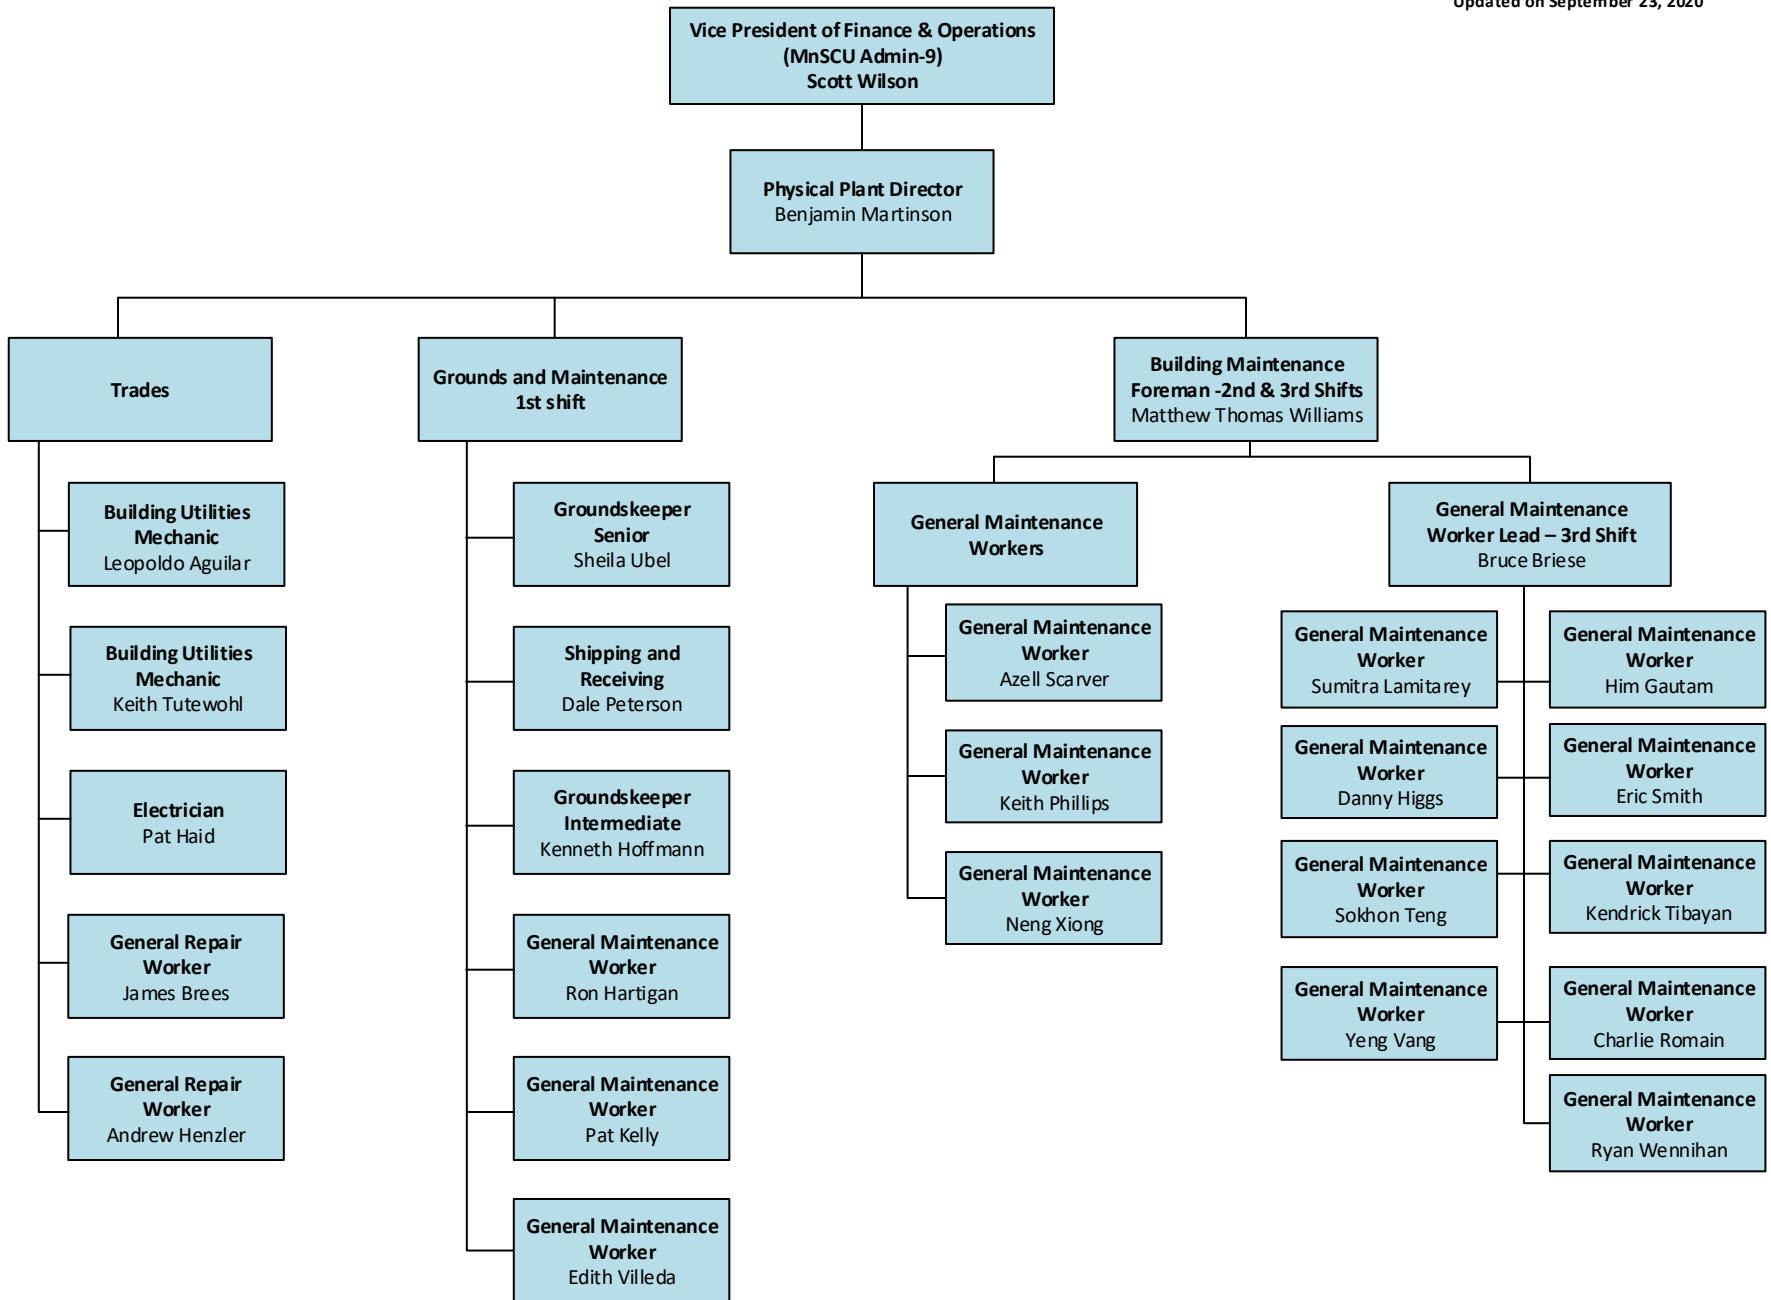

SAINT PAUL COLLEGE ORGANIZATION CHART

Updated on September 23, 2020

FINANCE AND OPERATIONS DEPARTMENT ORGANIZATION CHART

Updated on September 23, 2020

FINANCE AND OPERATIONS DEPARTMENT ORGANIZATION CHART (CONT.)

FACILITIES DEPARTMENT ORGANIZATION CHART

Updated on September 23, 2020

INFORMATION TECHNOLOGY DEPARTMENT ORGANIZATION CHART

Updated on September 23, 2020

ACADEMIC AFFAIRS DEPARTMENT ORGANIZATION CHART

Updated on September 23, 2020