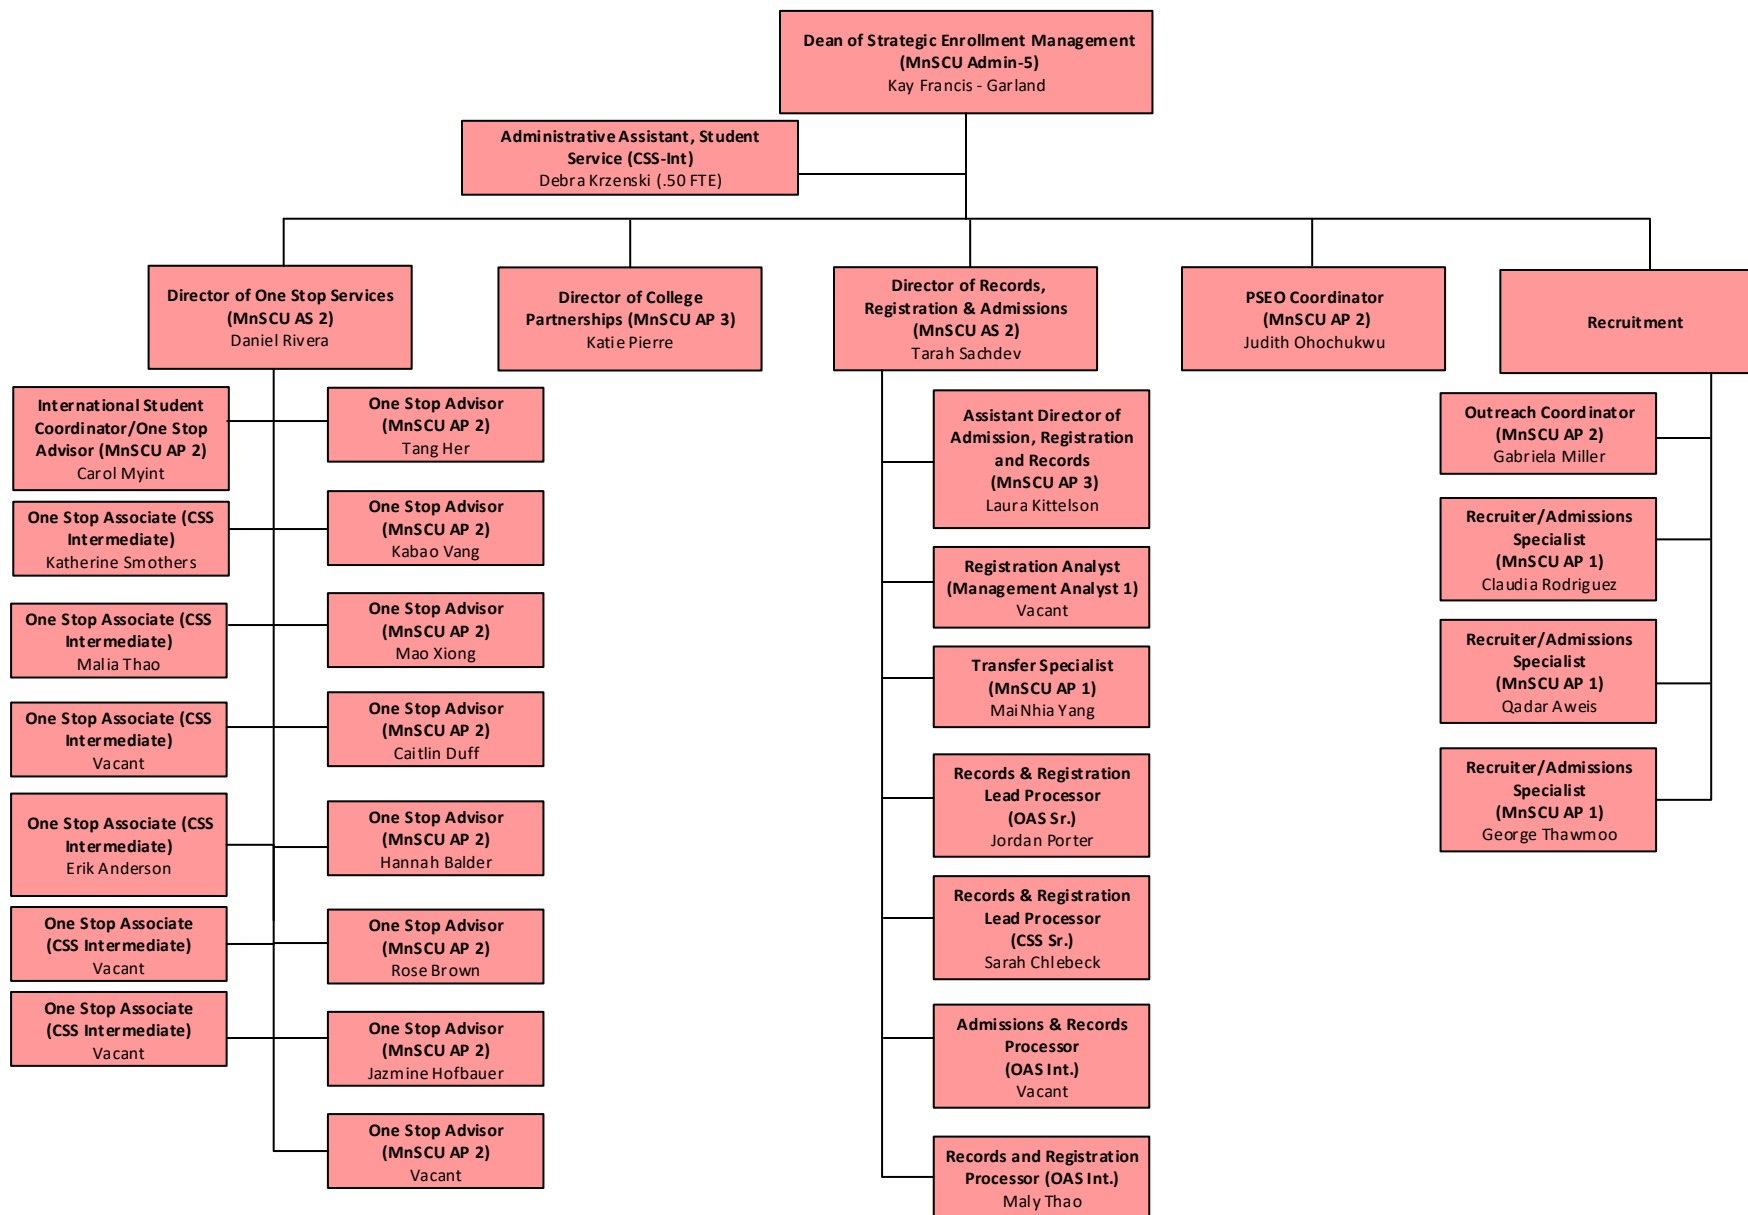

Updated on September 23, 2020

ACADEMIC AFFAIRS DEPARTMENT ORGANIZATION CHART (CONT.)

BUSINESS AND SERVICE PROGRAMS AND WORKFORCE TRAINING AND CONTINUING EDUCATION DEPARTMENT ORGANIZATION CHART

Updated on September 23, 2020

MARKETING, COMMUNICATION AND PUBLIC INFORMATION DEPARTMENT ORGANIZATION CHART

Updated on September 23, 2020

STUDENT AFFAIRS DEPARTMENT ORGANIZATION CHART

Updated on September 23, 2020

STUDENT AFFAIRS DEPARTMENT ORGANIZATION CHART (Cont.)

ENROLLMENT MANAGEMENT DEPARTMENT ORGANIZATION CHART

Updated on September 23, 2020

STUDENT AFFAIRS DEPARTMENT ORGANIZATION CHART (Cont.)

Updated on September 23, 2020

STUDENT AFFAIRS DEPARTMENT ORGANIZATION CHART (Cont.)