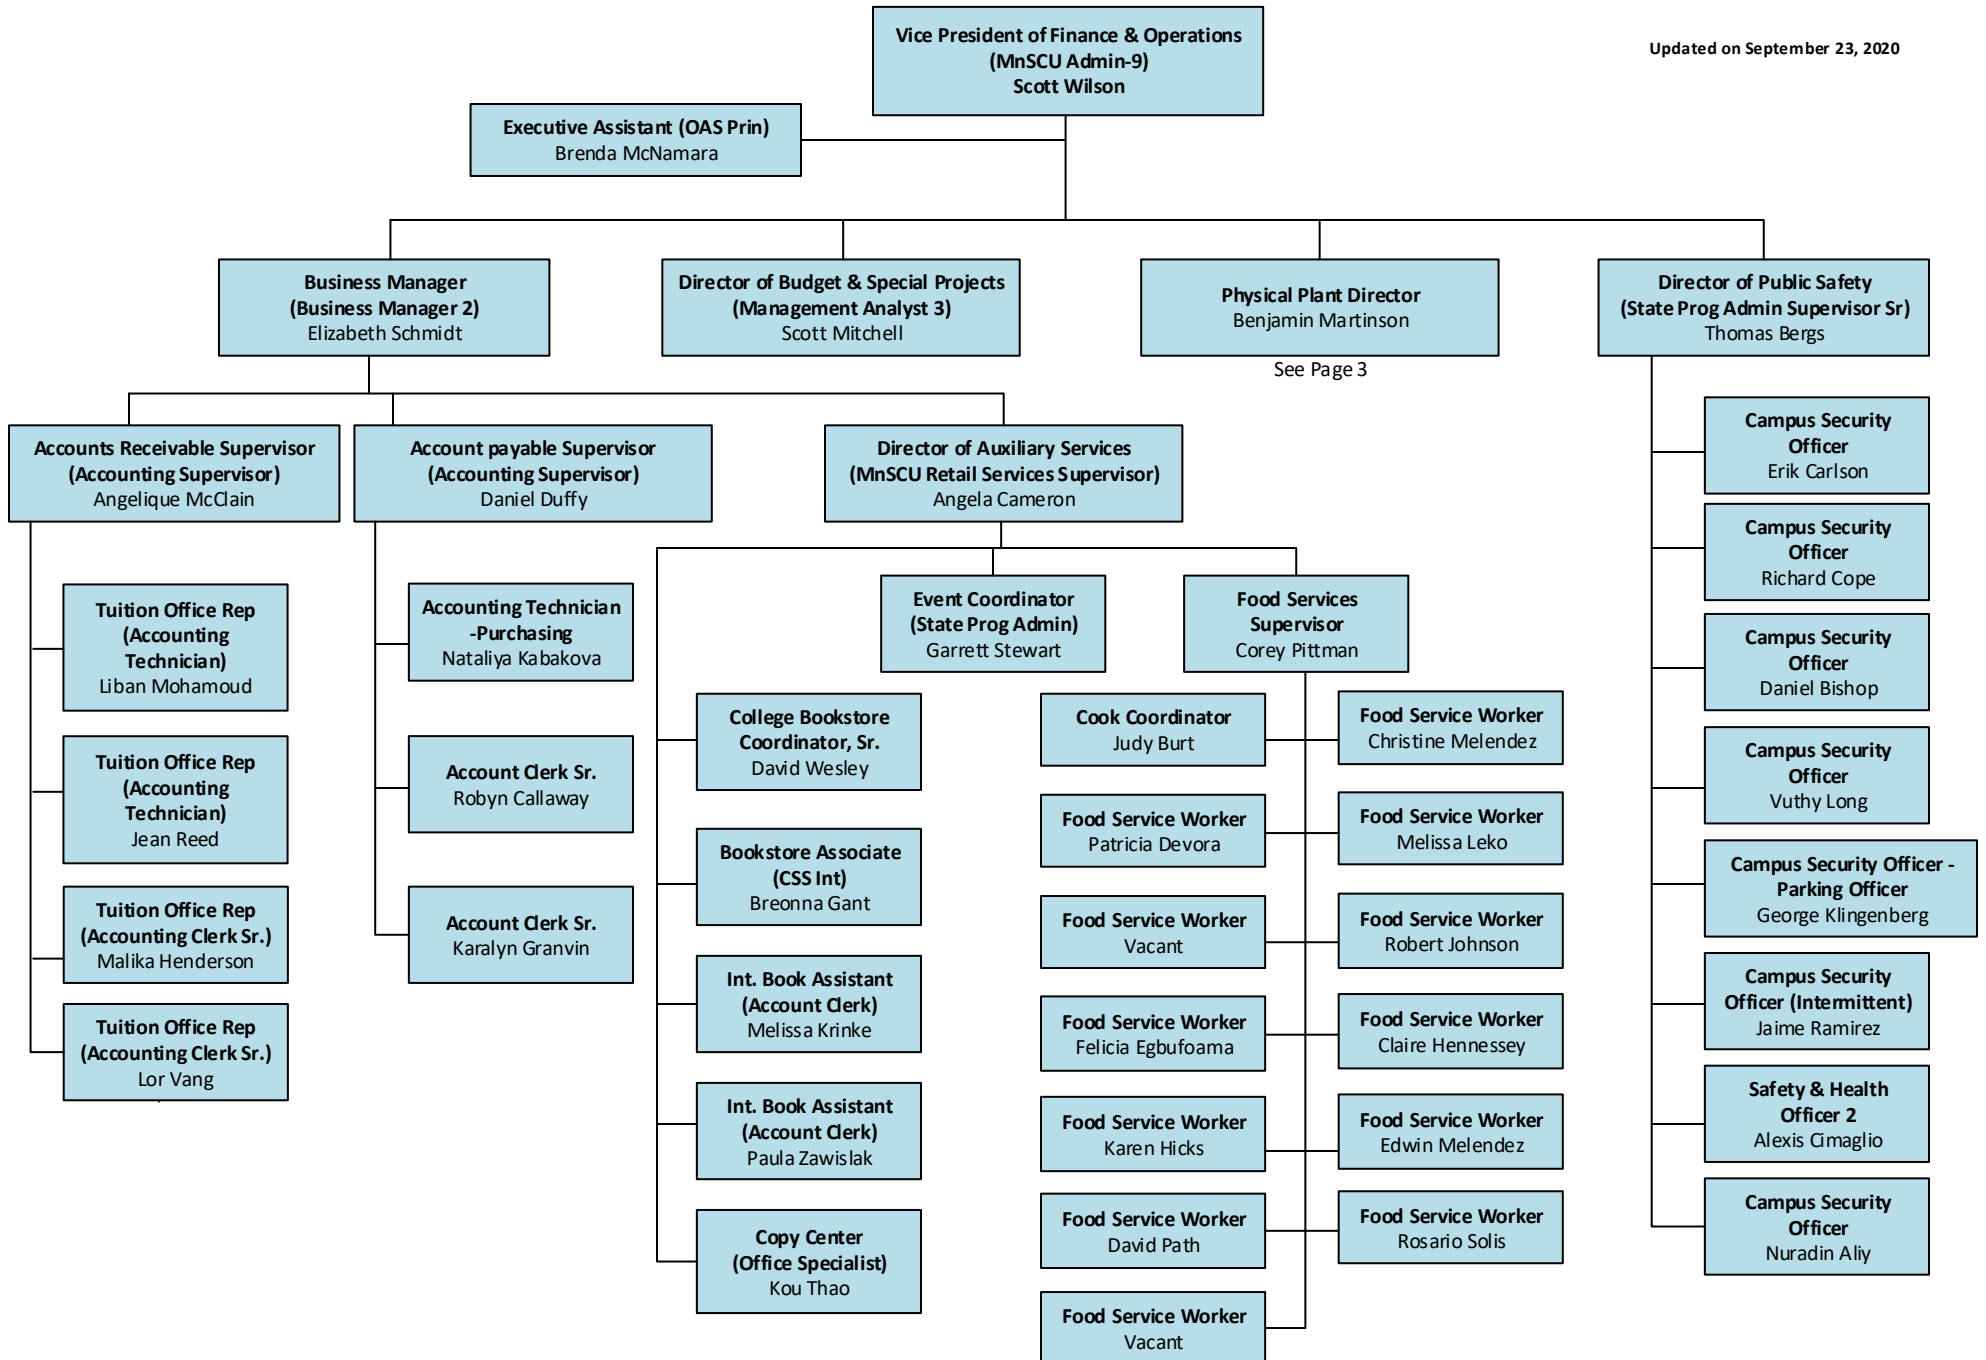

SAINT PAUL COLLEGE ORGANIZATION CHART

Updated on September 23, 2020

FINANCE AND OPERATIONS DEPARTMENT ORGANIZATION CHART

Updated on September 23, 2020

FINANCE AND OPERATIONS DEPARTMENT ORGANIZATION CHART (CONT.)

FACILITIES DEPARTMENT ORGANIZATION CHART

Updated on September 23, 2020

INFORMATION TECHNOLOGY DEPARTMENT ORGANIZATION CHART

Updated on September 23, 2020

ACADEMIC AFFAIRS DEPARTMENT ORGANIZATION CHART

Updated on September 23, 2020

ENROLLMENT MANAGEMENT DEPARTMENT ORGANIZATION CHART

Updated on September 23, 2020

STUDENT AFFAIRS DEPARTMENT ORGANIZATION CHART (Cont.)

Updated on September 23, 2020

STUDENT AFFAIRS DEPARTMENT ORGANIZATION CHART (Cont.)