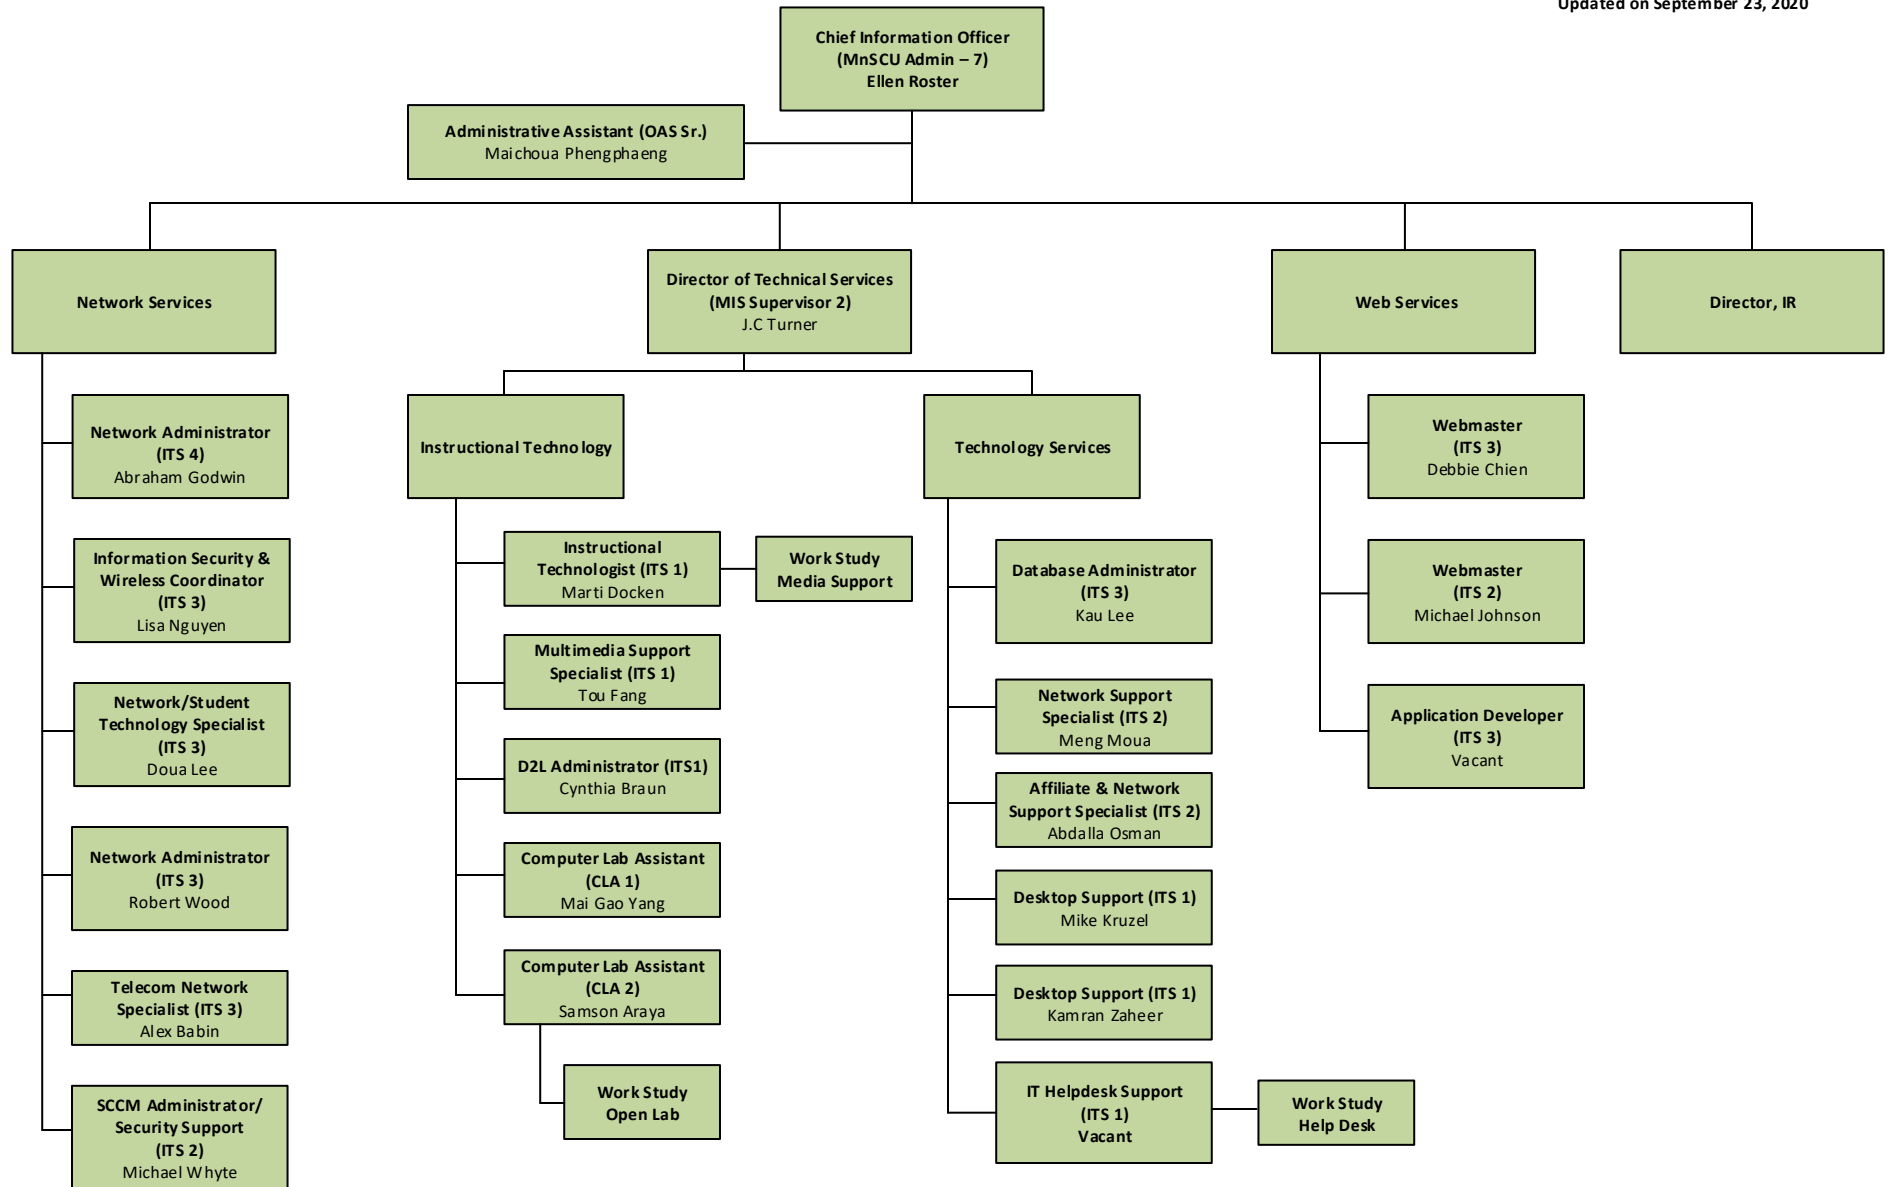

SAINT PAUL COLLEGE ORGANIZATION CHART

Updated on September 23, 2020

FINANCE AND OPERATIONS DEPARTMENT ORGANIZATION CHART

Updated on September 23, 2020

FINANCE AND OPERATIONS DEPARTMENT ORGANIZATION CHART (CONT.)

FACILITIES DEPARTMENT ORGANIZATION CHART

Updated on September 23, 2020

INFORMATION TECHNOLOGY DEPARTMENT ORGANIZATION CHART

Updated on September 23, 2020

ACADEMIC AFFAIRS DEPARTMENT ORGANIZATION CHART

Updated on September 23, 2020

ACADEMIC AFFAIRS DEPARTMENT ORGANIZATION CHART (CONT.)

CAREER AND TECHNICAL EDUCATION DEPARTMENT ORGANIZATION CHART

Updated on September 23, 2020

ACADEMIC AFFAIRS DEPARTMENT ORGANIZATION CHART (CONT.)

STEM DEPARTMENT ORGANIZATION CHART

ENROLLMENT MANAGEMENT DEPARTMENT ORGANIZATION CHART

Updated on September 23, 2020

STUDENT AFFAIRS DEPARTMENT ORGANIZATION CHART (Cont.)

Updated on September 23, 2020

STUDENT AFFAIRS DEPARTMENT ORGANIZATION CHART (Cont.)