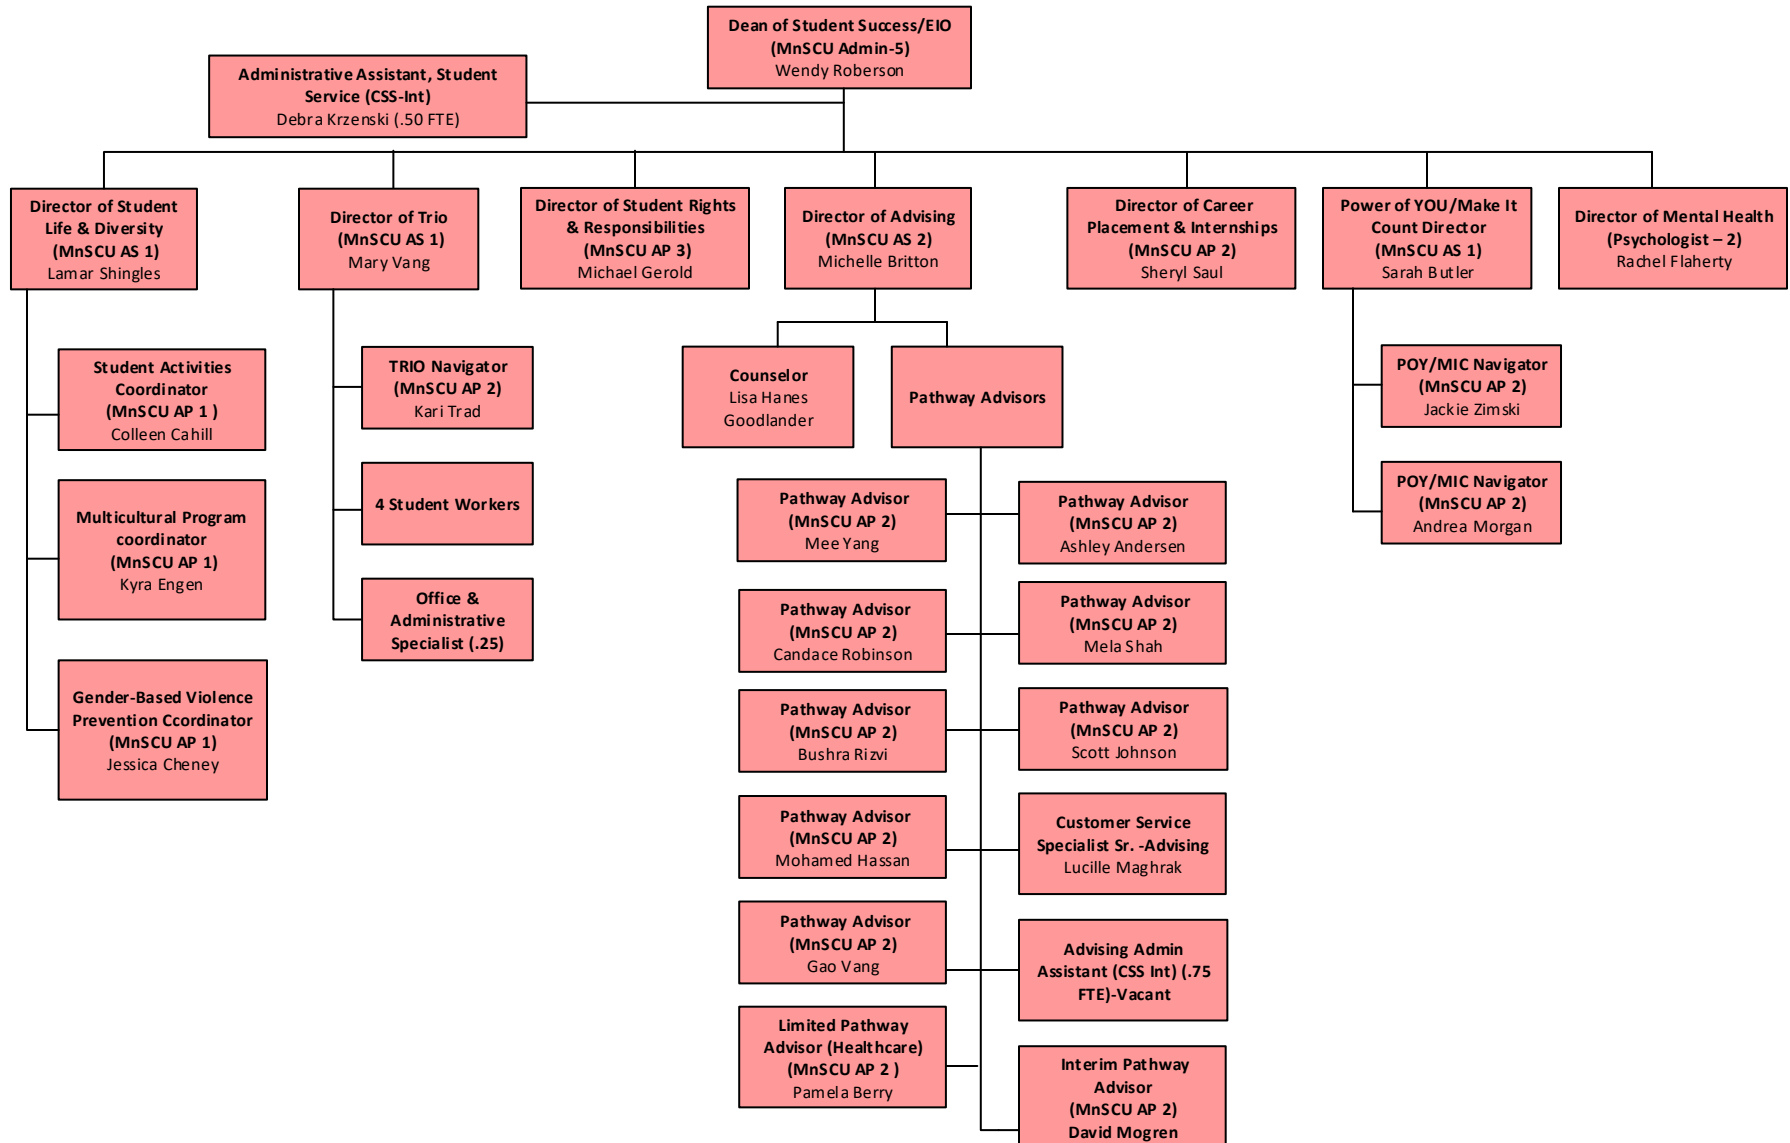

ENROLLMENT MANAGEMENT DEPARTMENT ORGANIZATION CHART

Updated on September 23, 2020

STUDENT AFFAIRS DEPARTMENT ORGANIZATION CHART (Cont.)

Updated on September 23, 2020

STUDENT AFFAIRS DEPARTMENT ORGANIZATION CHART (Cont.)

Updated on September 23, 2020

HUMAN RESOURCES DEPARTMENT ORGANIZATION CHART

Updated on September 23, 2020

FOUNDATION DEPARTMENT ORGANIZATION CHART

Updated on September 23, 2020