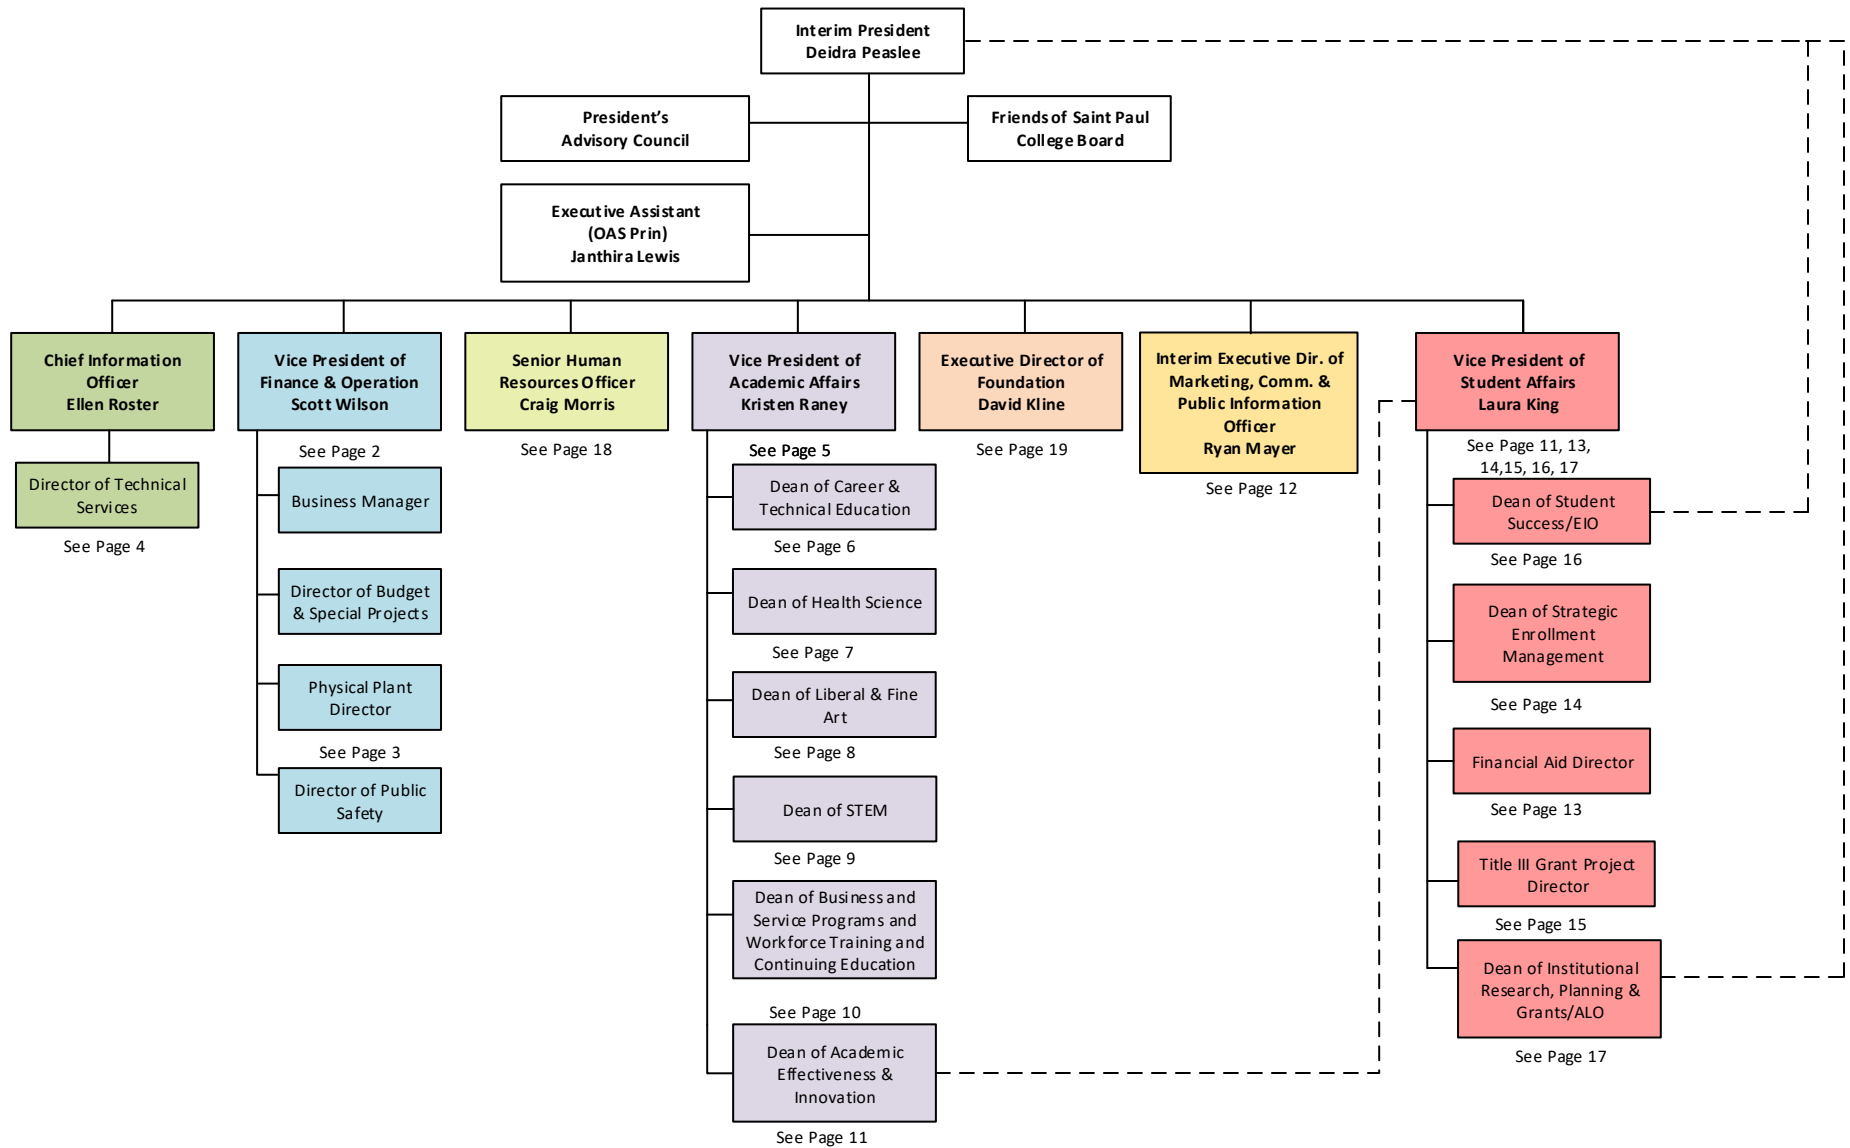

SAINT PAUL COLLEGE ORGANIZATION CHART

Updated on September 23, 2020

FINANCE AND OPERATIONS DEPARTMENT ORGANIZATION CHART

Updated on September 23, 2020

FINANCE AND OPERATIONS DEPARTMENT ORGANIZATION CHART (CONT.)

FACILITIES DEPARTMENT ORGANIZATION CHART

Updated on September 23, 2020

INFORMATION TECHNOLOGY DEPARTMENT ORGANIZATION CHART

Updated on September 23, 2020

ACADEMIC AFFAIRS DEPARTMENT ORGANIZATION CHART

Updated on September 23, 2020

ACADEMIC AFFAIRS DEPARTMENT ORGANIZATION CHART (CONT.)

CAREER AND TECHNICAL EDUCATION DEPARTMENT ORGANIZATION CHART

Updated on September 23, 2020

ACADEMIC AFFAIRS DEPARTMENT ORGANIZATION CHART (CONT.)

STEM DEPARTMENT ORGANIZATION CHART