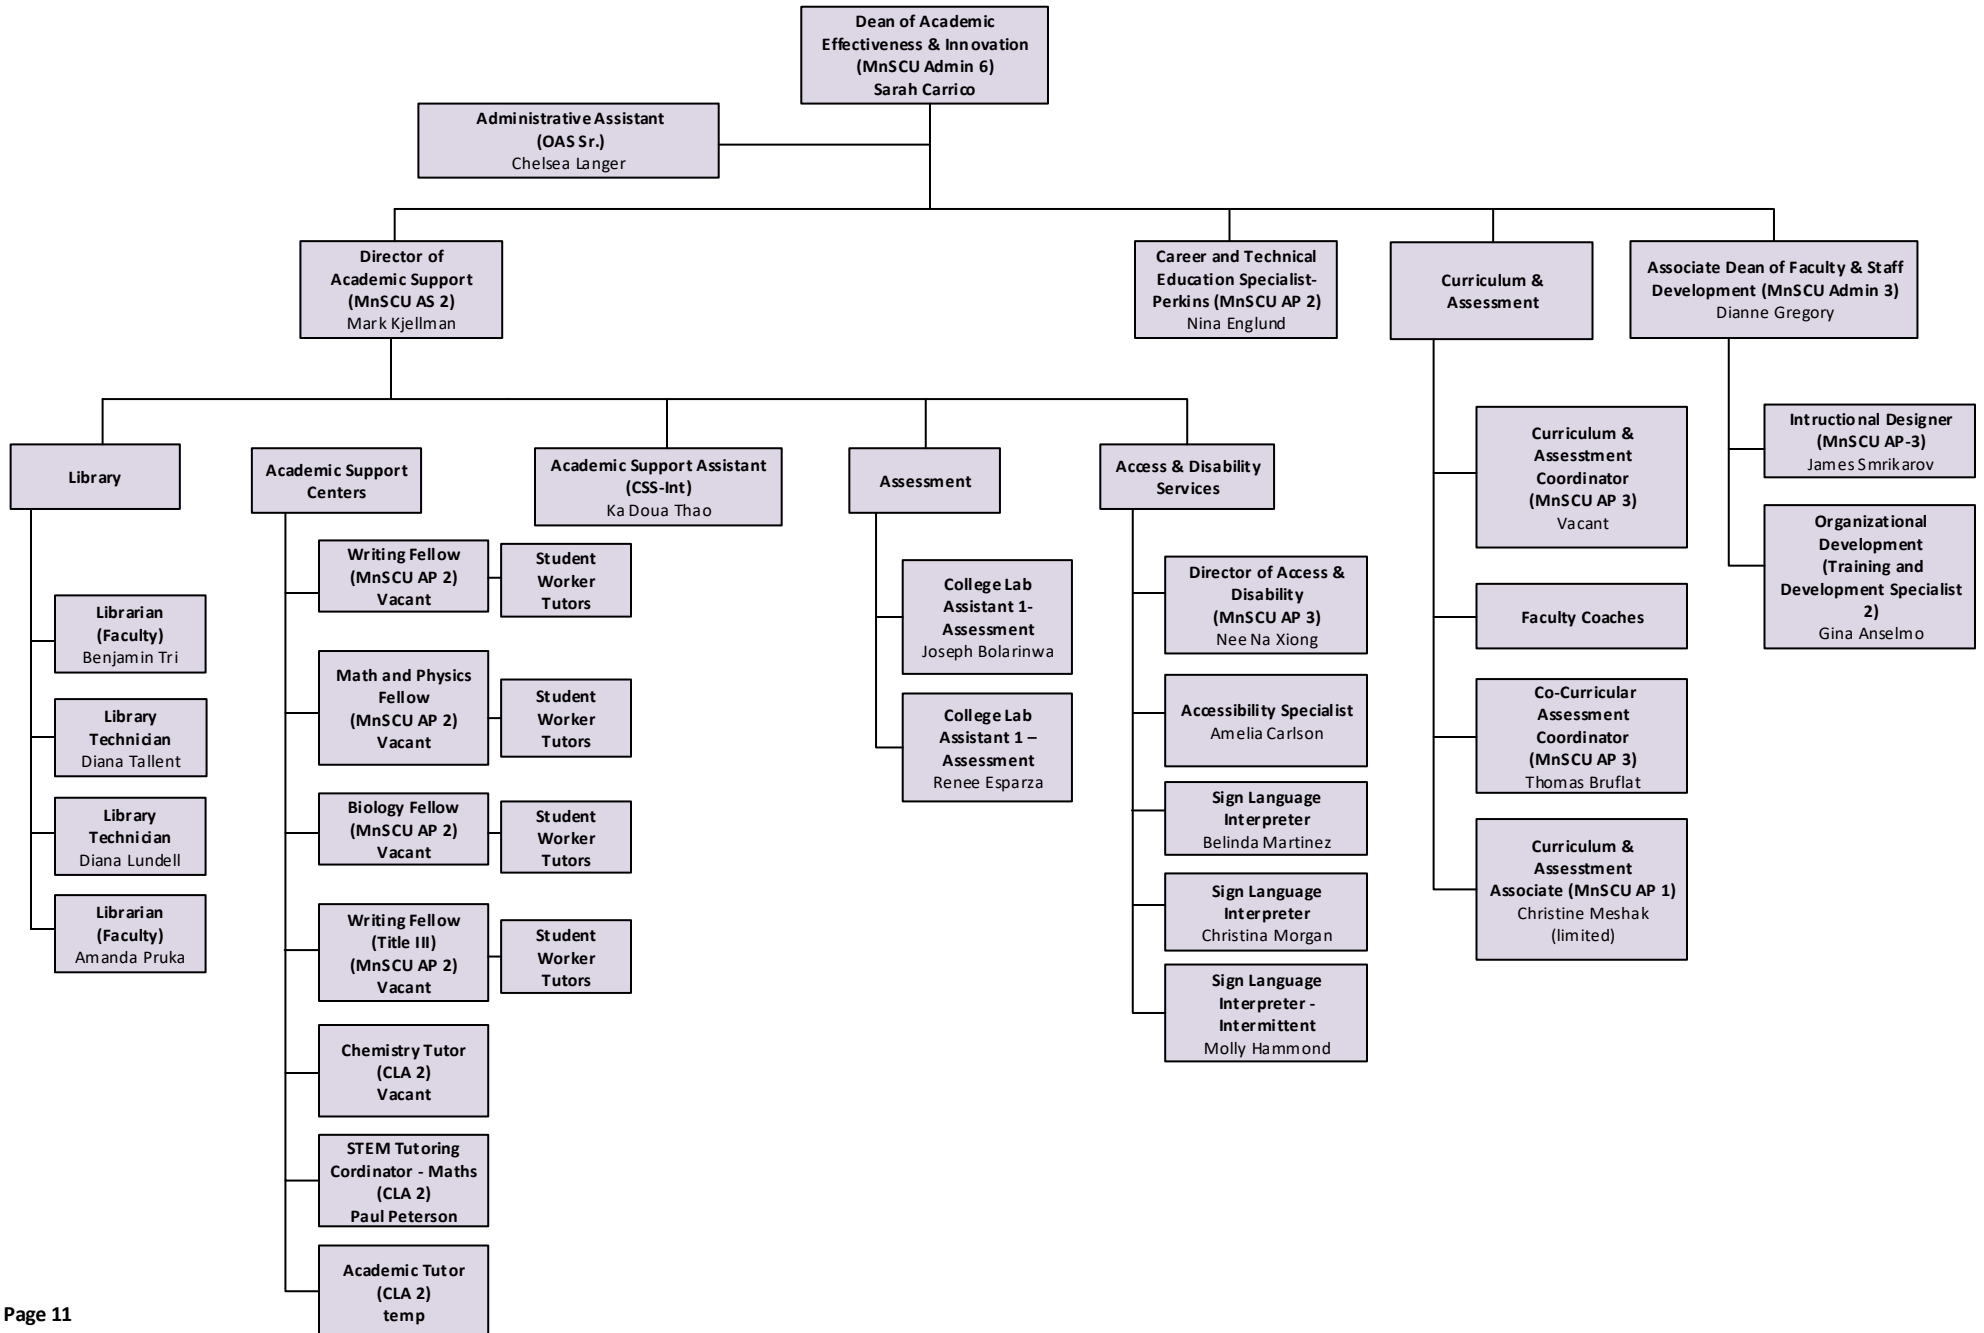

ACADEMIC AFFAIRS DEPARTMENT ORGANIZATION CHART (CONT.)

CAREER AND TECHNICAL EDUCATION DEPARTMENT ORGANIZATION CHART

Updated on September 23, 2020

ACADEMIC AFFAIRS DEPARTMENT ORGANIZATION CHART (CONT.)

STEM DEPARTMENT ORGANIZATION CHART

Updated on September 23, 2020

ACADEMIC AFFAIRS DEPARTMENT ORGANIZATION CHART (CONT.)

BUSINESS AND SERVICE PROGRAMS AND WORKFORCE TRAINING AND CONTINUING EDUCATION DEPARTMENT ORGANIZATION CHART

Updated on September 23, 2020

MARKETING, COMMUNICATION AND PUBLIC INFORMATION DEPARTMENT ORGANIZATION CHART

Updated on September 23, 2020

STUDENT AFFAIRS DEPARTMENT ORGANIZATION CHART

Updated on September 23, 2020

STUDENT AFFAIRS DEPARTMENT ORGANIZATION CHART (Cont.)

ENROLLMENT MANAGEMENT DEPARTMENT ORGANIZATION CHART

Updated on September 23, 2020

STUDENT AFFAIRS DEPARTMENT ORGANIZATION CHART (Cont.)

Updated on September 23, 2020

STUDENT AFFAIRS DEPARTMENT ORGANIZATION CHART (Cont.)