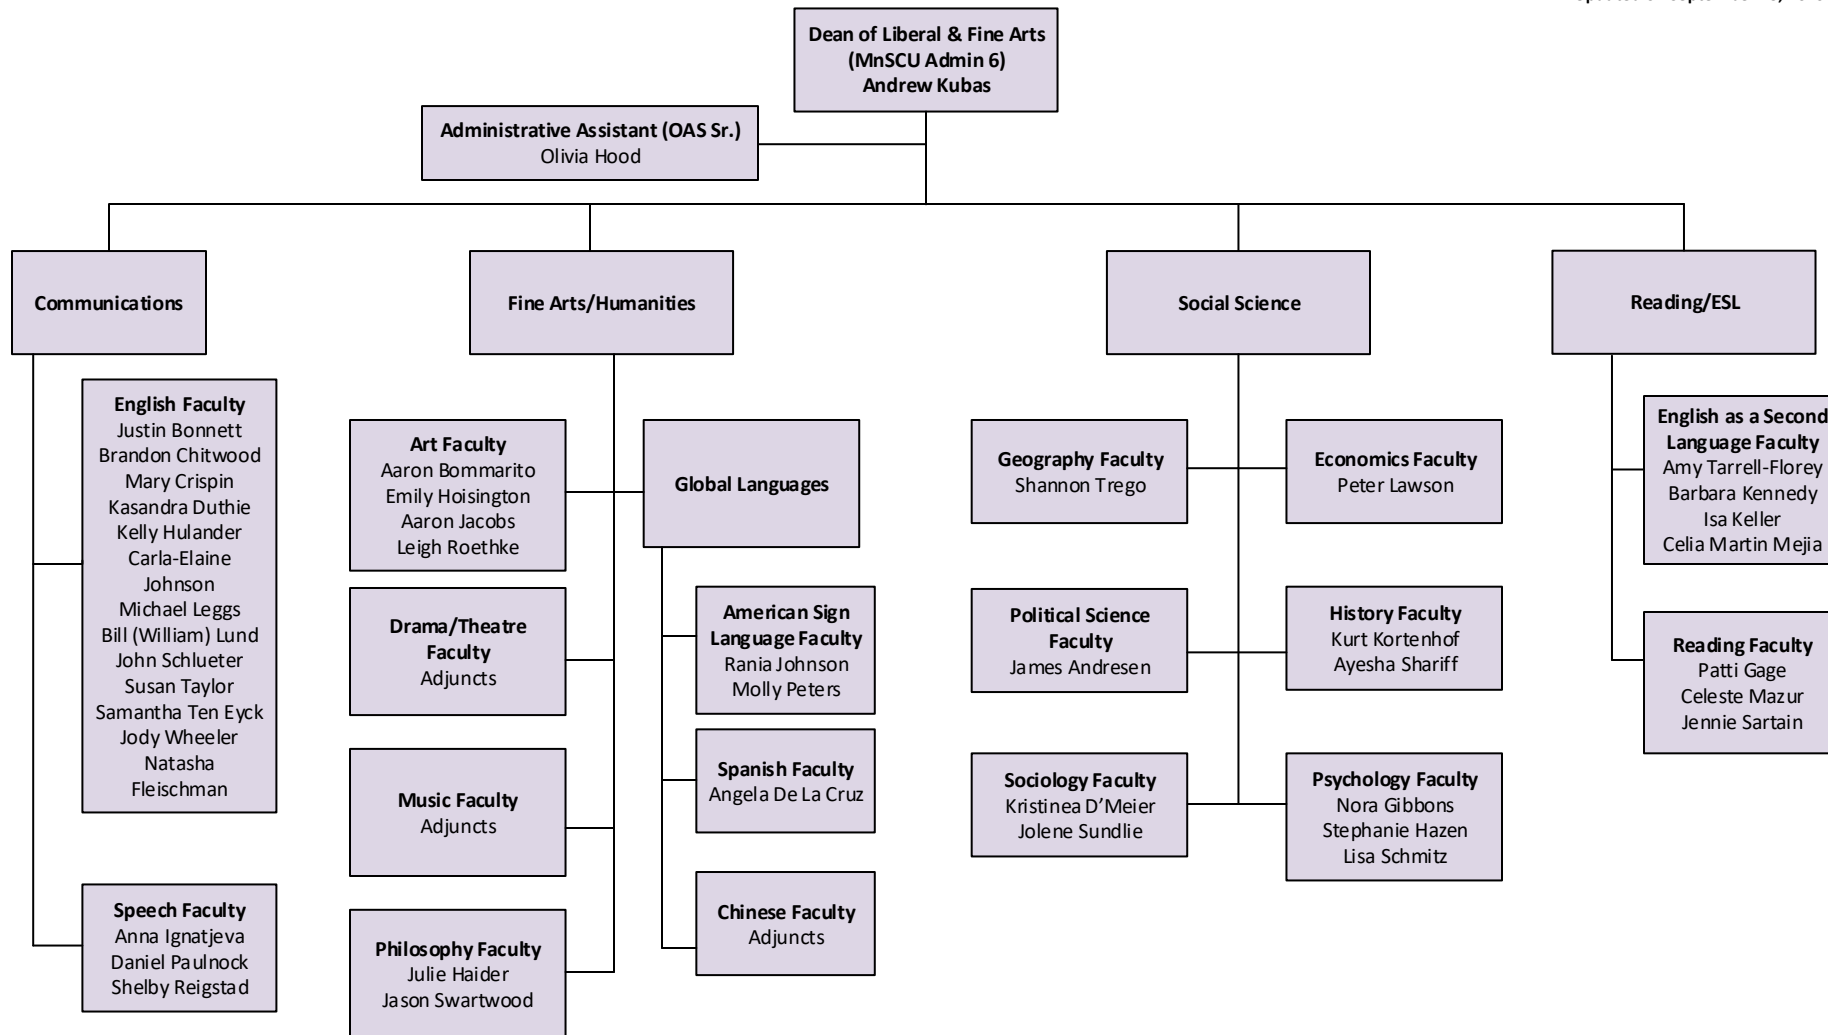

SAINT PAUL COLLEGE ORGANIZATION CHART

Updated on September 23, 2020

FINANCE AND OPERATIONS DEPARTMENT ORGANIZATION CHART

Updated on September 23, 2020

FINANCE AND OPERATIONS DEPARTMENT ORGANIZATION CHART (CONT.)

FACILITIES DEPARTMENT ORGANIZATION CHART

Updated on September 23, 2020

INFORMATION TECHNOLOGY DEPARTMENT ORGANIZATION CHART

Updated on September 23, 2020

ACADEMIC AFFAIRS DEPARTMENT ORGANIZATION CHART

Updated on September 23, 2020

ACADEMIC AFFAIRS DEPARTMENT ORGANIZATION CHART (CONT.)

CAREER AND TECHNICAL EDUCATION DEPARTMENT ORGANIZATION CHART

Updated on September 23, 2020

ACADEMIC AFFAIRS DEPARTMENT ORGANIZATION CHART (CONT.)

STEM DEPARTMENT ORGANIZATION CHART

ENROLLMENT MANAGEMENT DEPARTMENT ORGANIZATION CHART

Updated on September 23, 2020

STUDENT AFFAIRS DEPARTMENT ORGANIZATION CHART (Cont.)

Updated on September 23, 2020

STUDENT AFFAIRS DEPARTMENT ORGANIZATION CHART (Cont.)