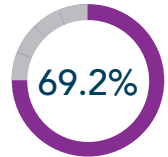

start here.
go anywhere.

SAINT PAUL COLLEGE

Employment Highlights 2017

Nearly 80% of our graduates found jobs within one year of graduation.
1561 awards conferred; 1332 responses (85.3%)

79.6%

BUSINESS PROGRAMS

154 of 166 graduates responded (92.8%)

*41.6% of graduates continued their education immediately after graduation

LIBERAL ARTS & SCIENCES PROGRAMS

261 of 289 graduates responded (90.3%)

*69.2% of graduates continued their education immediately after graduation