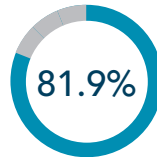

start here.
go anywhere.

SAINT PAUL COLLEGE

Employment Highlights 2017

Nearly 80% of our graduates found jobs within one year of graduation.
1561 awards conferred; 1332 responses (85.3%)

79.6%

BUSINESS PROGRAMS

154 of 166 graduates responded (92.8%)

*41.6% of graduates continued their education immediately after graduation

LIBERAL ARTS & SCIENCES PROGRAMS

261 of 289 graduates responded (90.3%)

*69.2% of graduates continued their education immediately after graduation