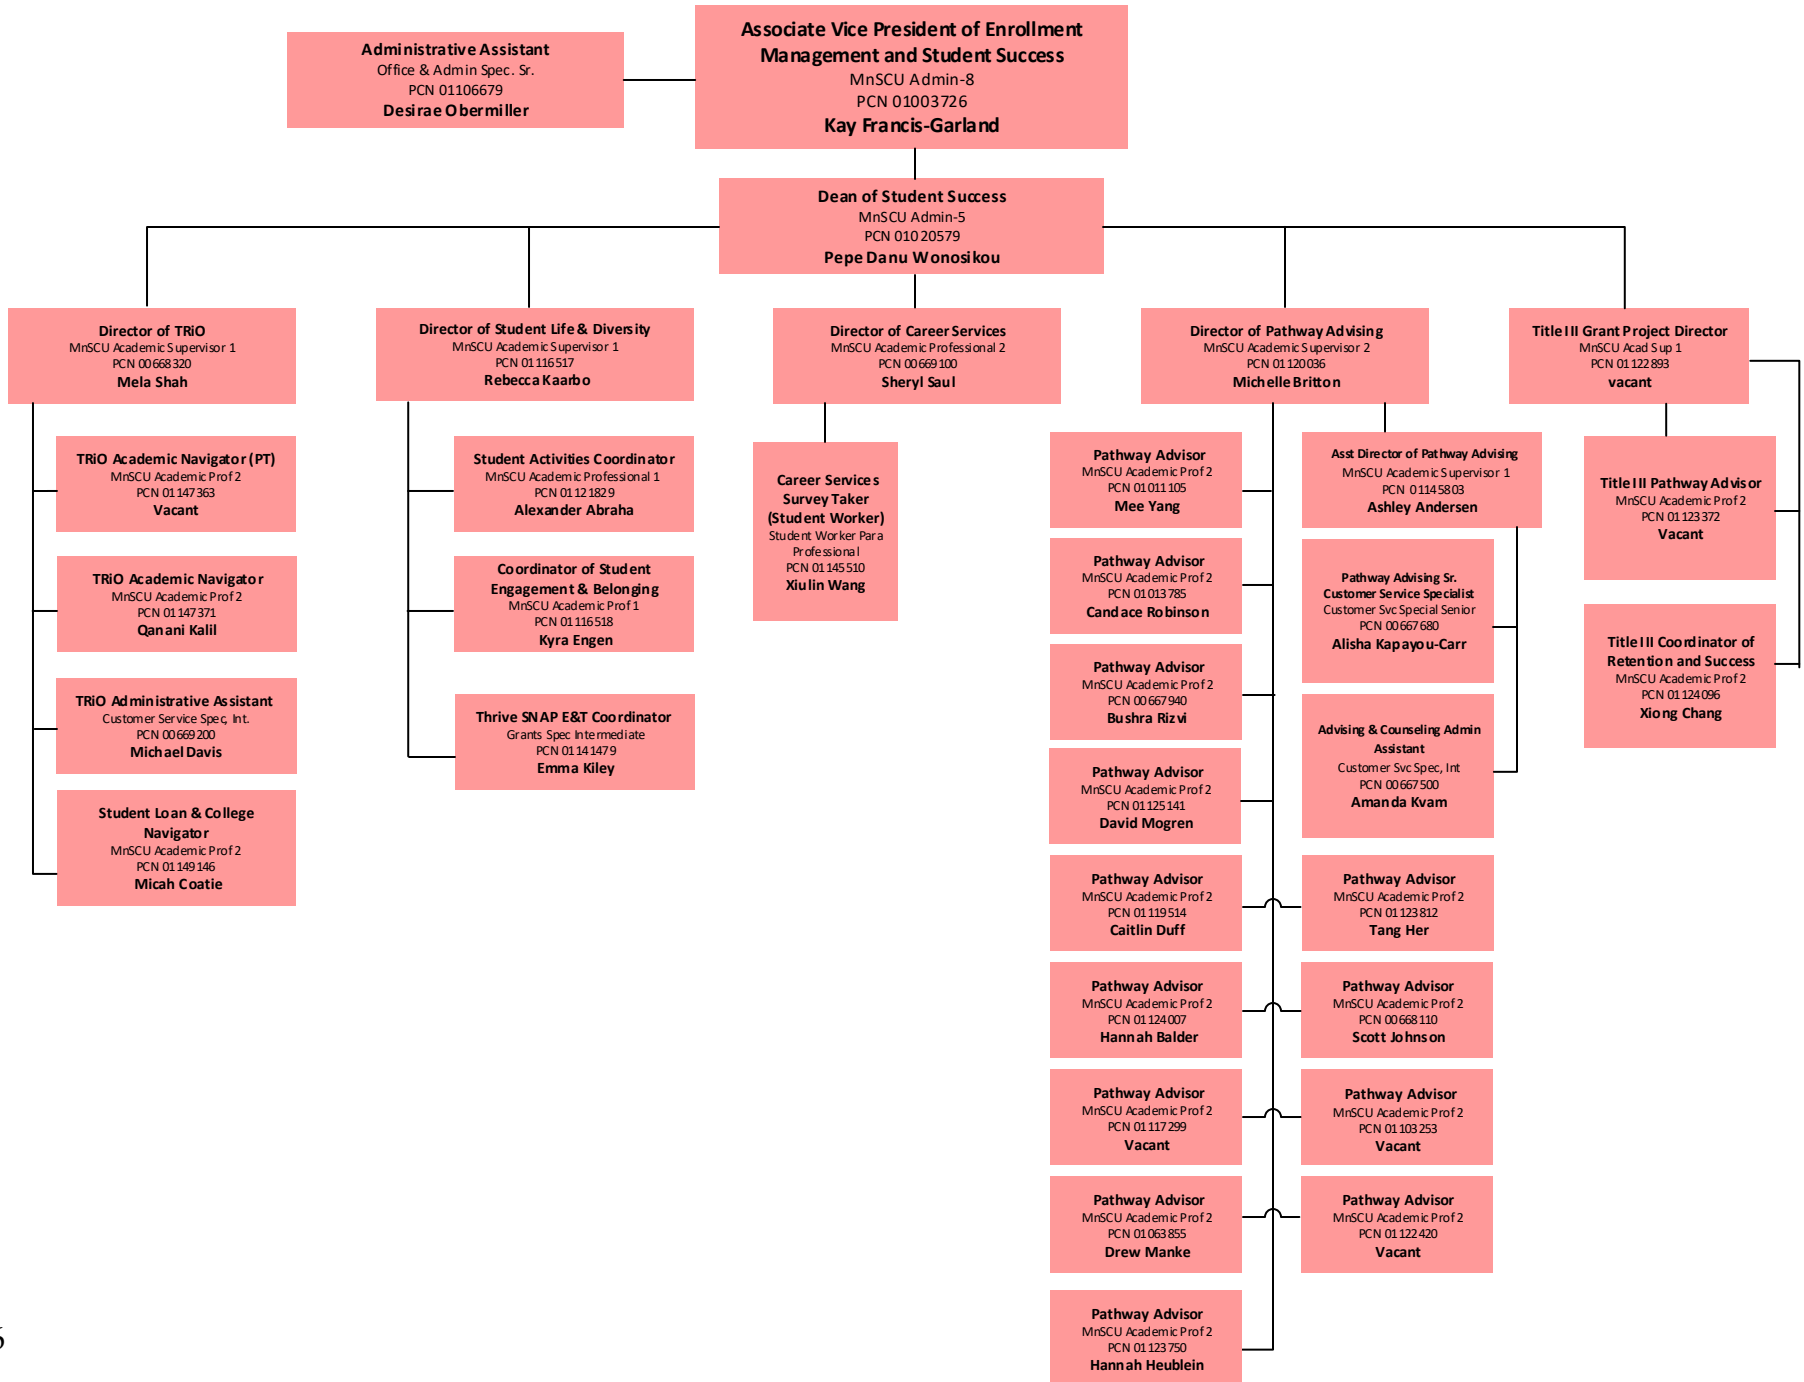

FINANCE AND OPERATIONS (CONT.)

PHYSICAL PLANT

ACADEMIC AND STUDENT AFFAIRS

ENROLLMENT MANAGEMENT AND STUDENT SUCCESS

ENROLLMENT MANAGEMENT AND STUDENT SUCCESS (cont.)

ACADEMIC SUPPORT / ACCESS & DISABILITY SERVICES

Dean of Career and Technical Education

MnSCU Admin-6

PCN 00669660

V.A. Barber

Administrative Assistant

Office & Admin Special Senior

PCN 01001358

Diana Longseth