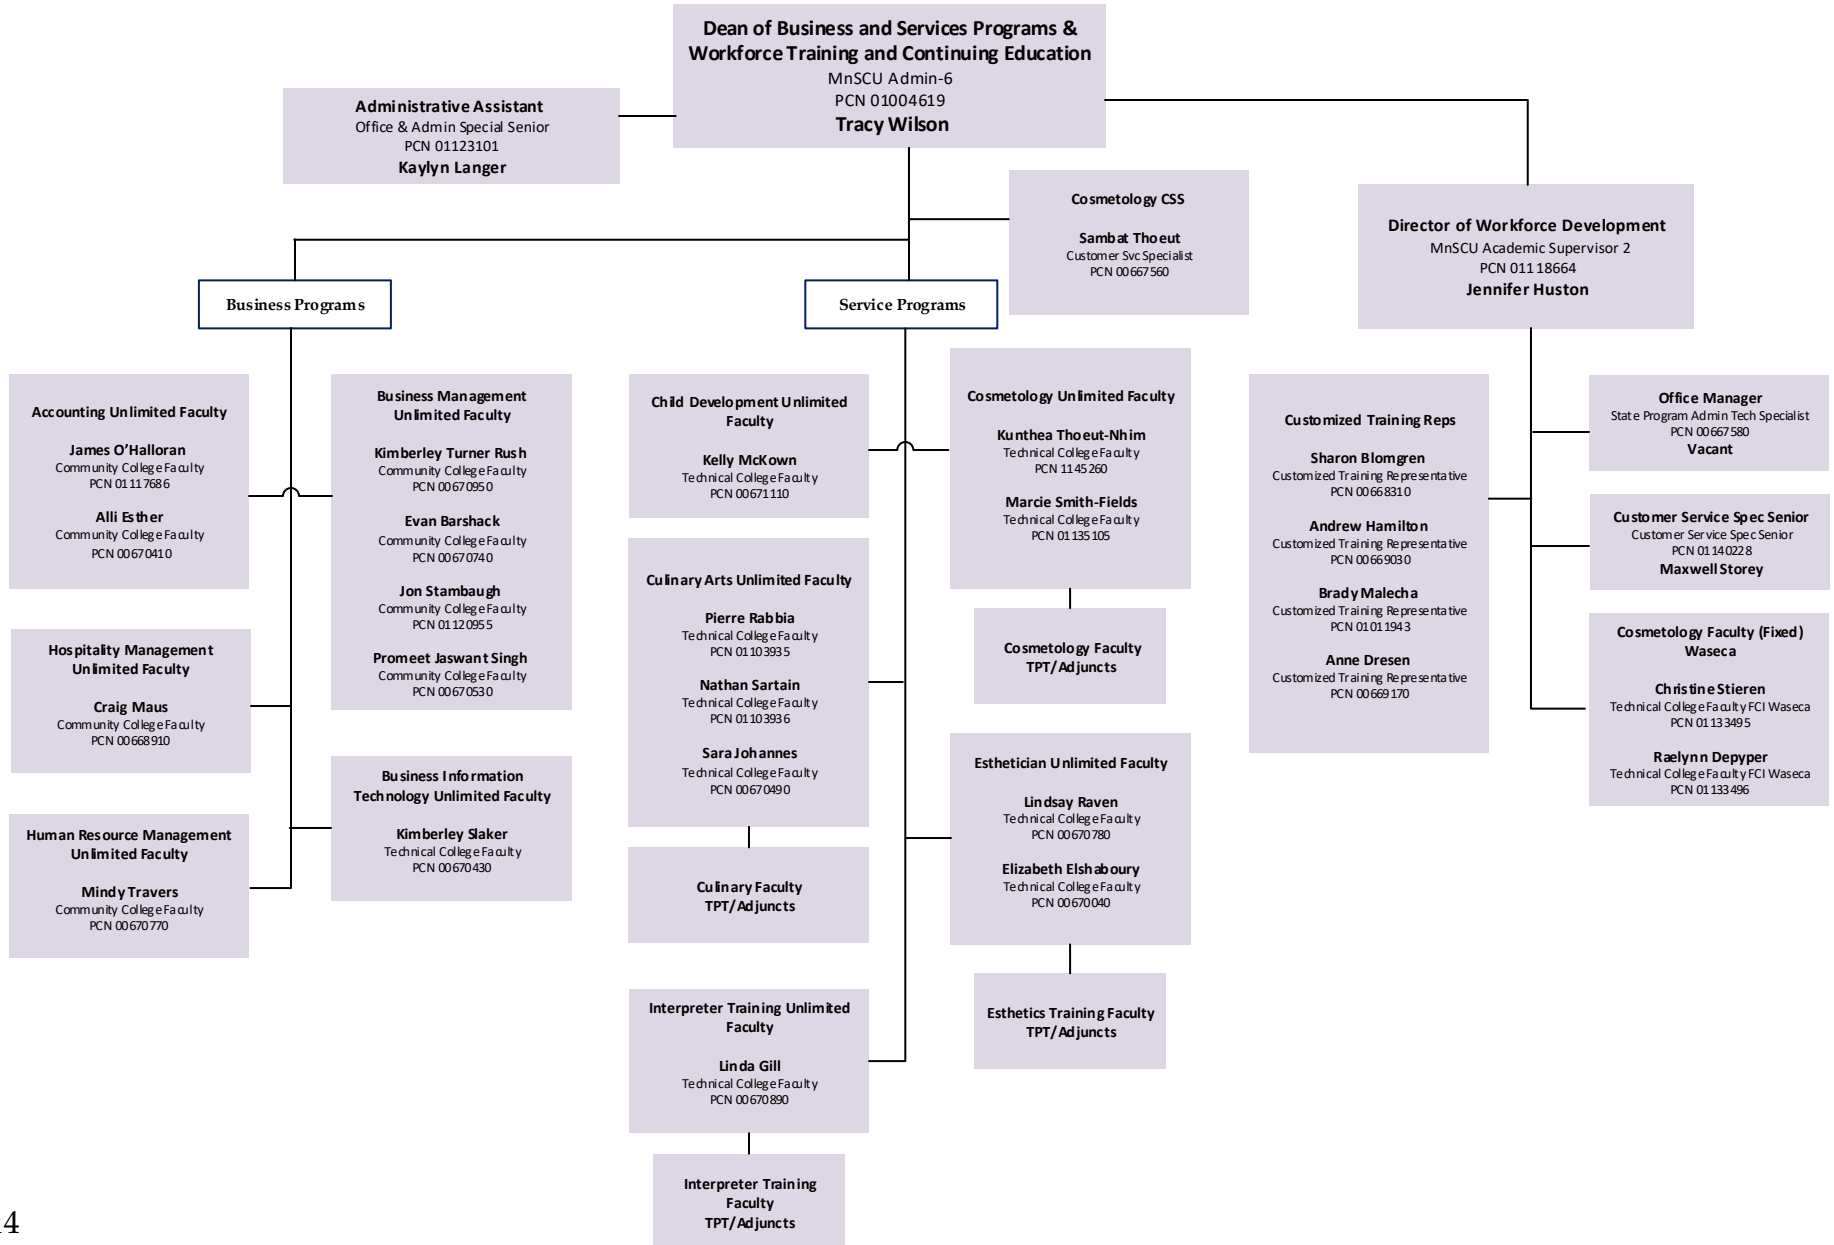

BUSINESS AND SERVICE PROGRAMS & WORKFORCE TRAINING AND CONTINUING EDUCATION