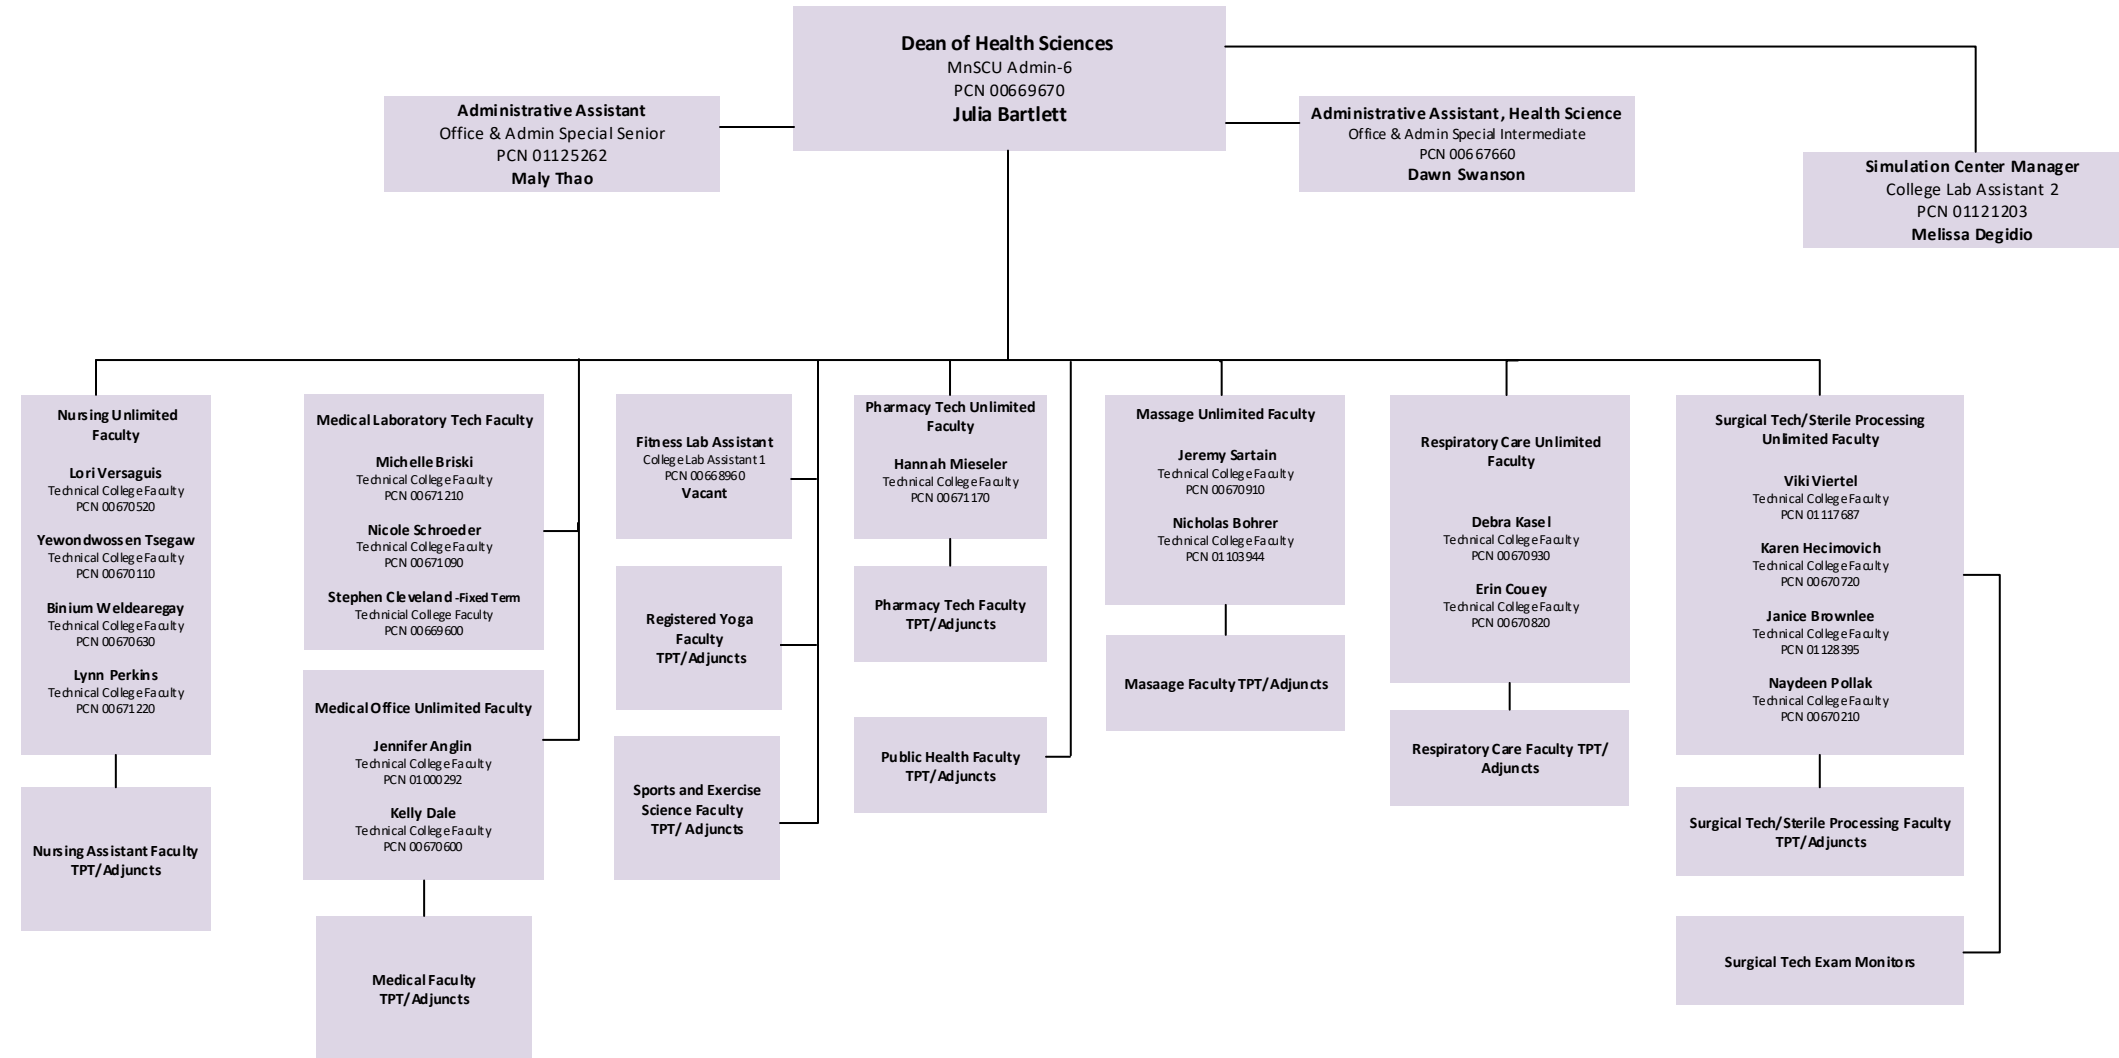

HEALTH SCIENCE