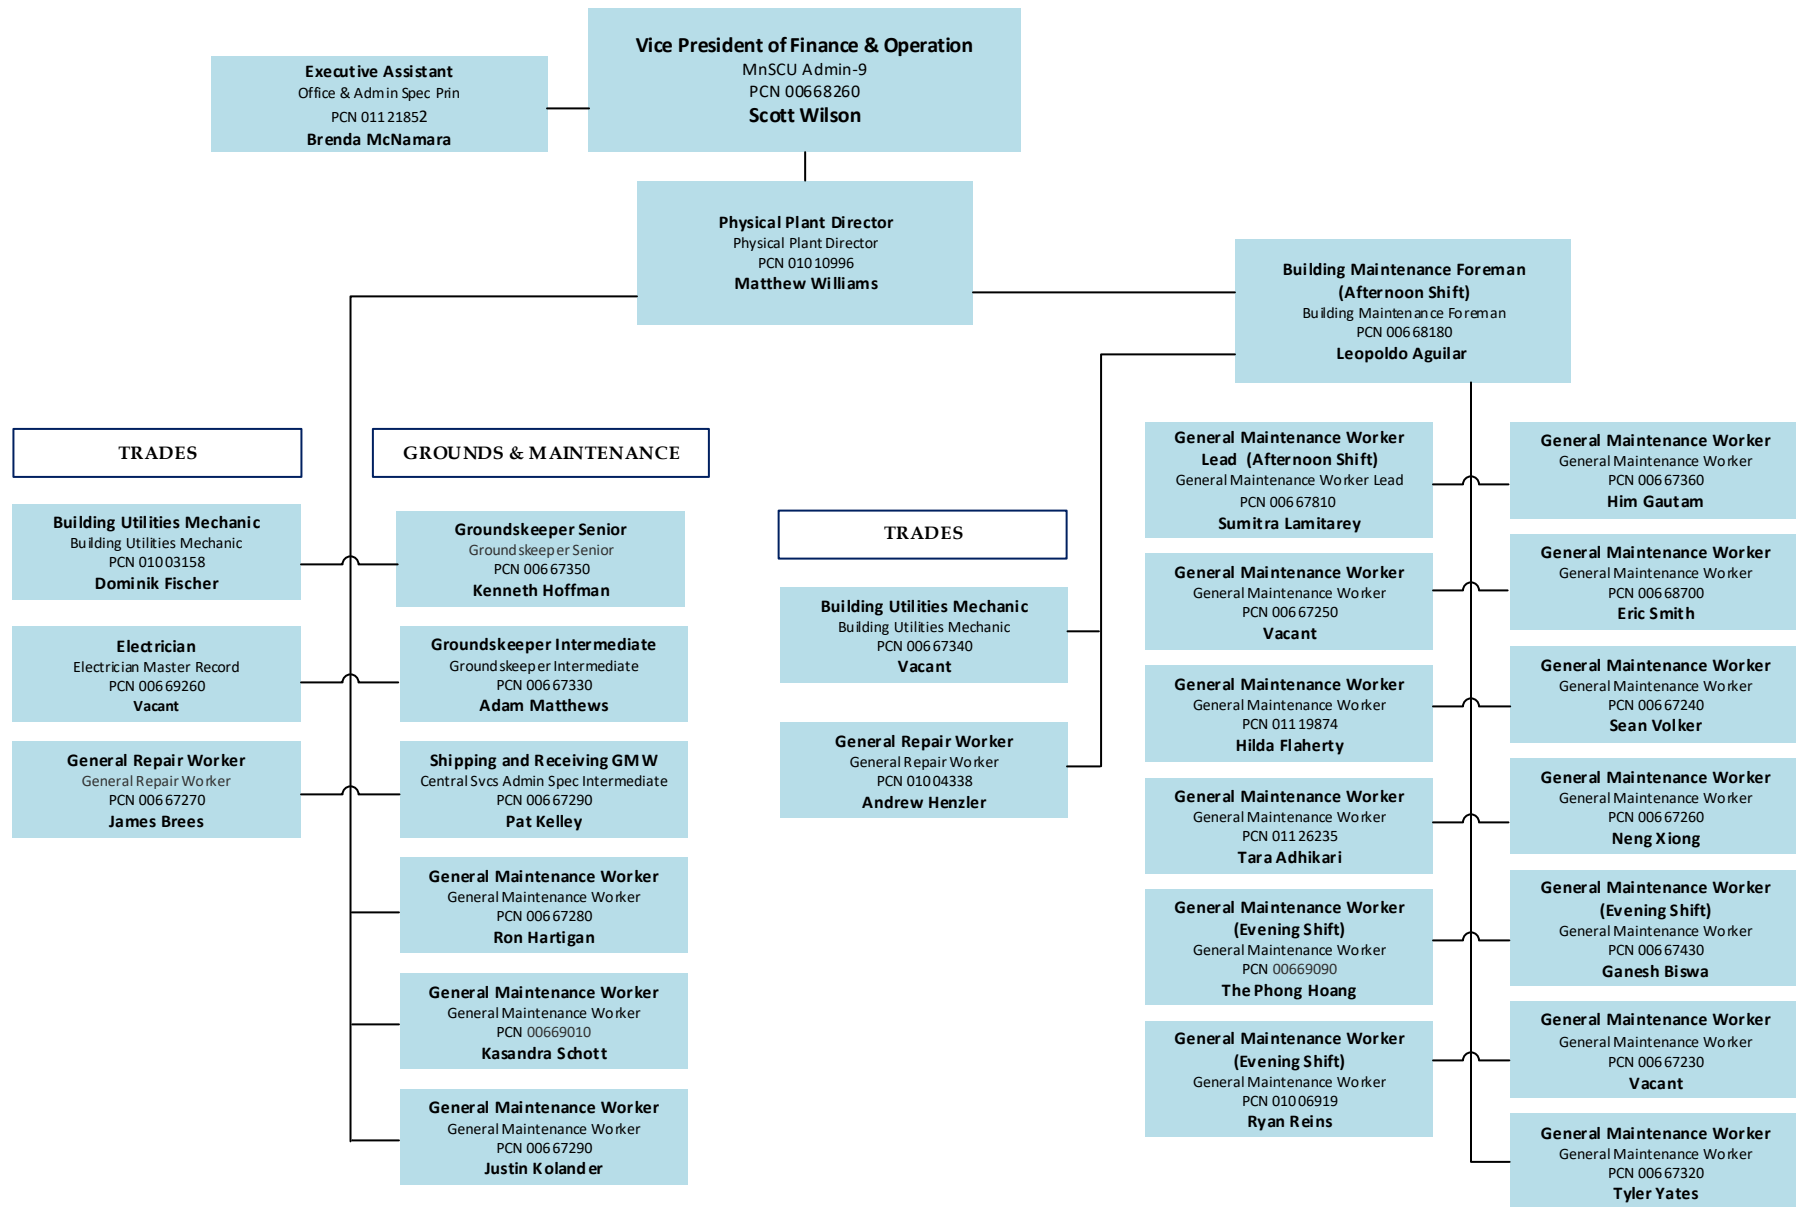

FINANCE AND OPERATIONS (CONT.)

PHYSICAL PLANT

ACADEMIC AND STUDENT AFFAIRS

ENROLLMENT MANAGEMENT AND STUDENT SUCCESS

ENROLLMENT MANAGEMENT AND STUDENT SUCCESS (cont.)

ACADEMIC SUPPORT / ACCESS & DISABILITY SERVICES

Dean of Career and Technical Education

MnSCU Admin-6

PCN 00669660

V.A. Barber

Administrative Assistant

Office & Admin Special Senior

PCN 01001358

Diana Longseth