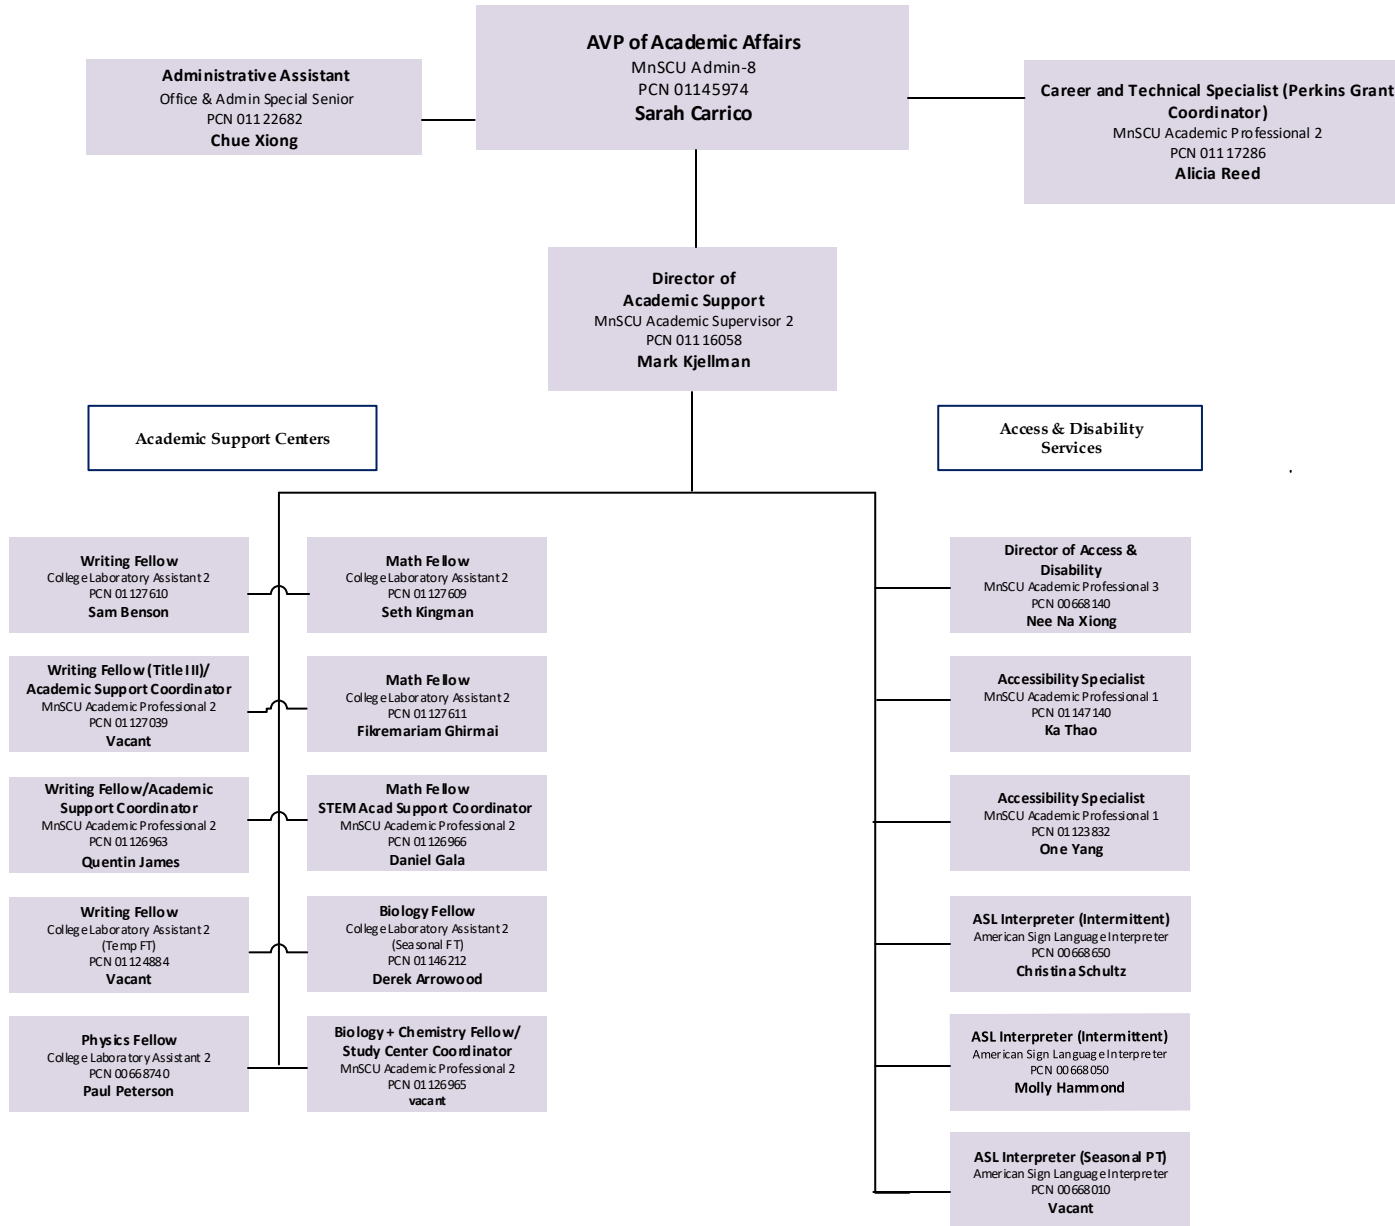

FINANCE AND OPERATIONS (CONT.)

PHYSICAL PLANT

ACADEMIC AND STUDENT AFFAIRS

ENROLLMENT MANAGEMENT AND STUDENT SUCCESS

ENROLLMENT MANAGEMENT AND STUDENT SUCCESS (cont.)

ACADEMIC SUPPORT / ACCESS & DISABILITY SERVICES

Dean of Career and Technical Education

MnSCU Admin-6

PCN 00669660

V.A. Barber

Administrative Assistant

Office & Admin Special Senior

PCN 01001358

Diana Longseth