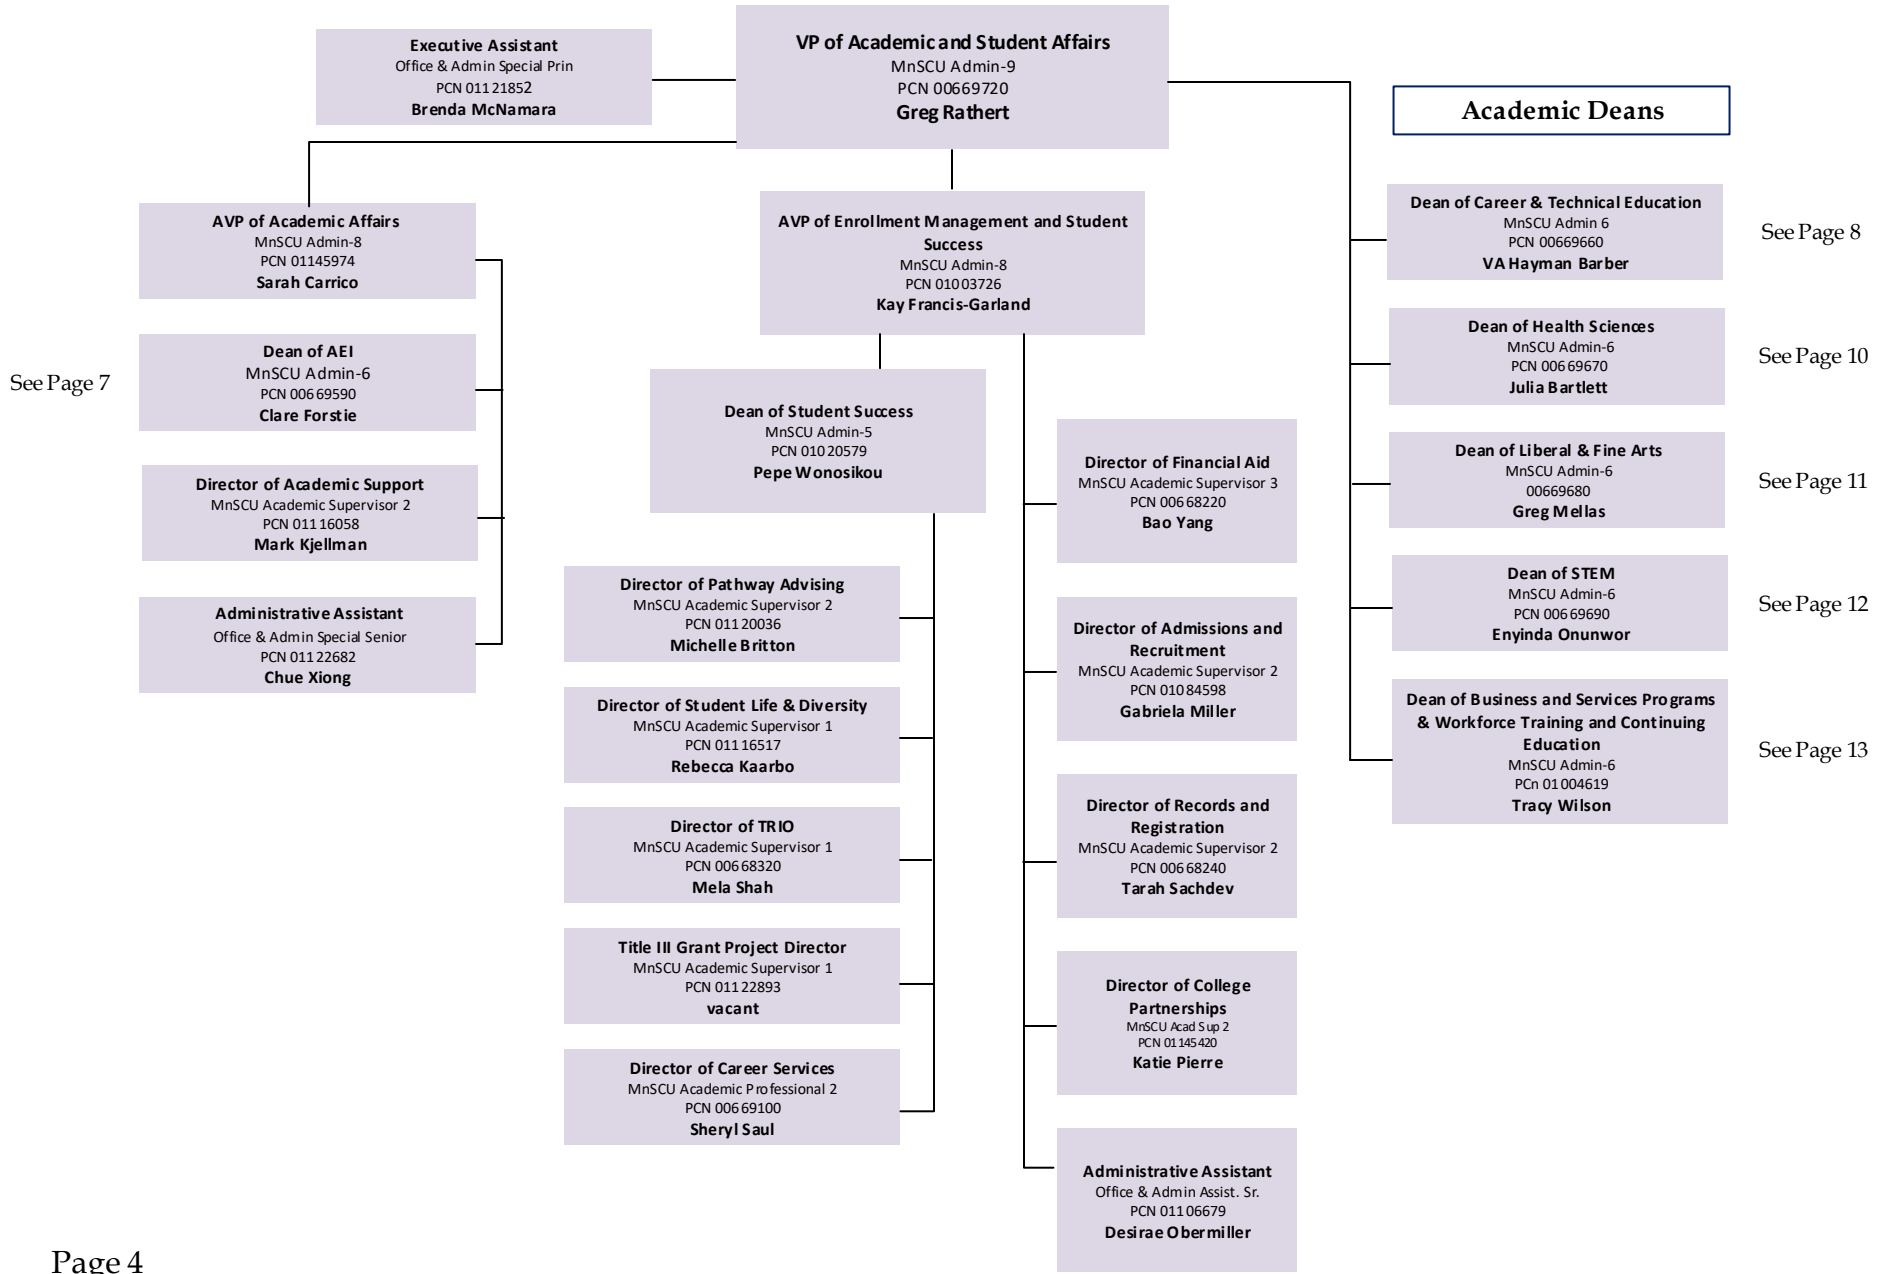

FINANCE AND OPERATIONS (CONT.)

PHYSICAL PLANT

ACADEMIC AND STUDENT AFFAIRS

ENROLLMENT MANAGEMENT AND STUDENT SUCCESS

ENROLLMENT MANAGEMENT AND STUDENT SUCCESS (cont.)

ACADEMIC SUPPORT / ACCESS & DISABILITY SERVICES

Dean of Career and Technical Education

MnSCU Admin-6

PCN 00669660

V.A. Barber

Administrative Assistant

Office & Admin Special Senior

PCN 01001358

Diana Longseth