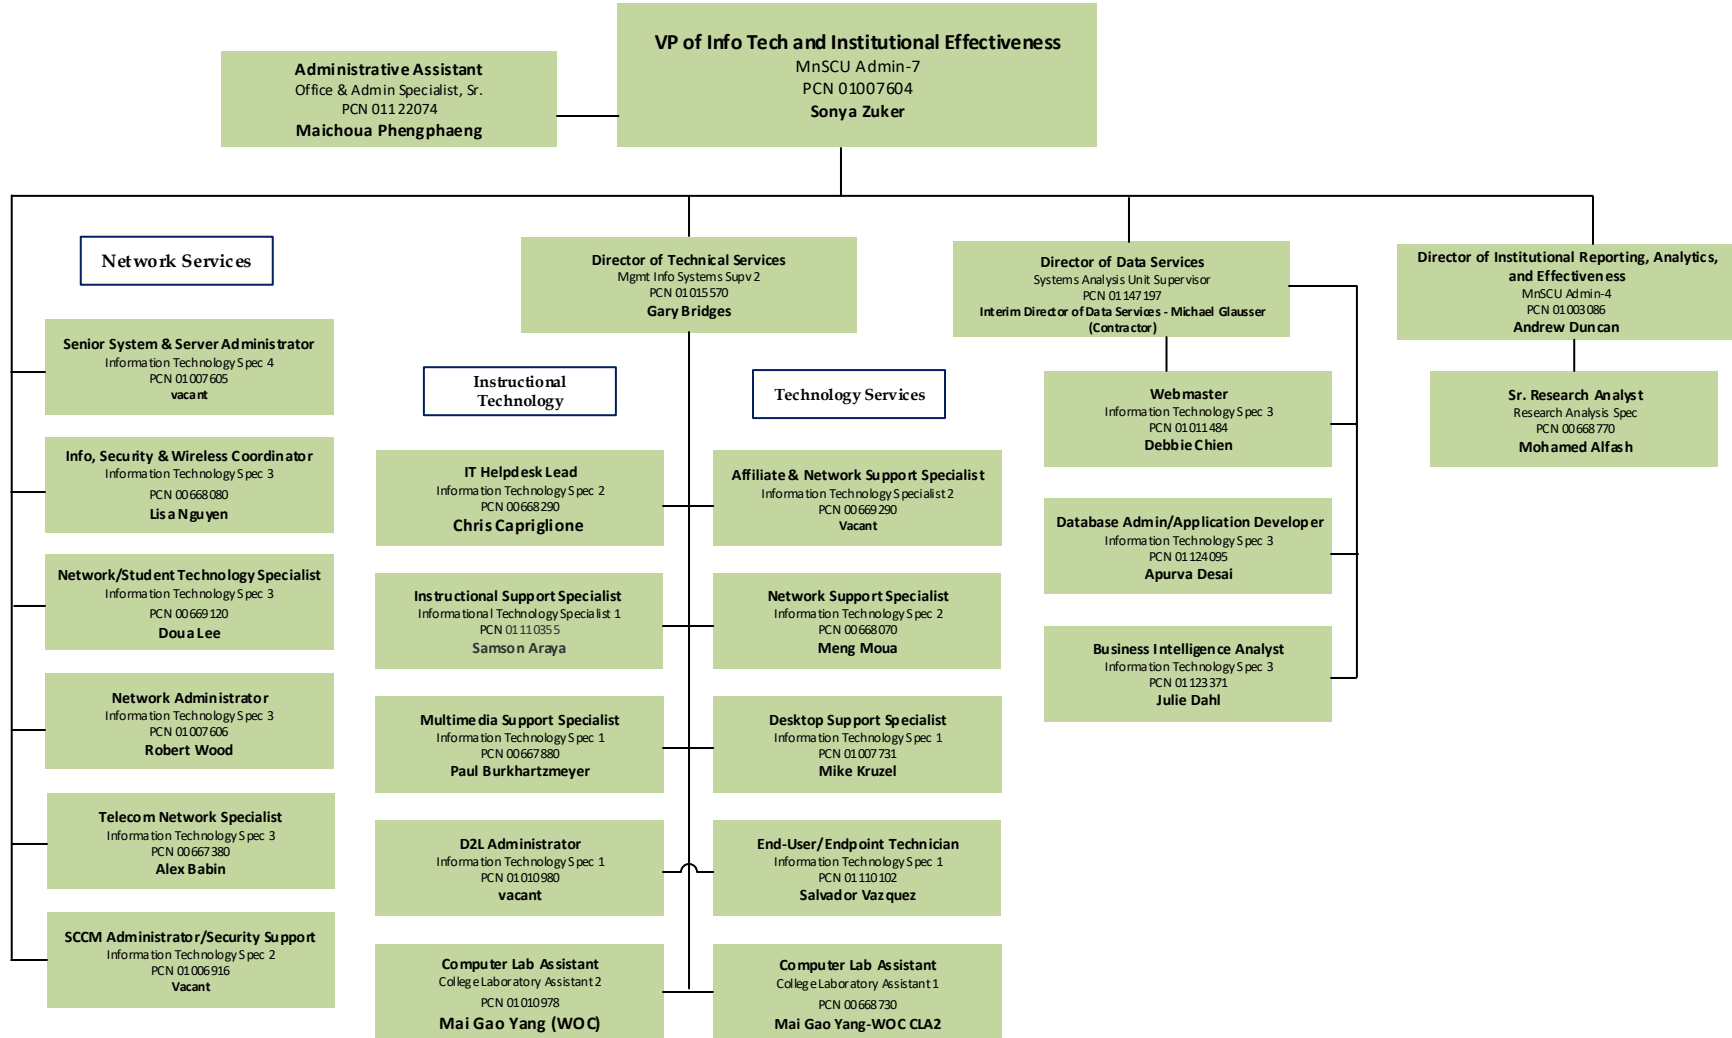

FINANCE AND OPERATIONS (CONT.)

PHYSICAL PLANT

ACADEMIC AND STUDENT AFFAIRS

ENROLLMENT MANAGEMENT AND STUDENT SUCCESS

ENROLLMENT MANAGEMENT AND STUDENT SUCCESS (cont.)

ACADEMIC SUPPORT / ACCESS & DISABILITY SERVICES

Dean of Career and Technical Education

MnSCU Admin-6

PCN 00669660

V.A. Barber

Administrative Assistant

Office & Admin Special Senior

PCN 01001358

Diana Longseth