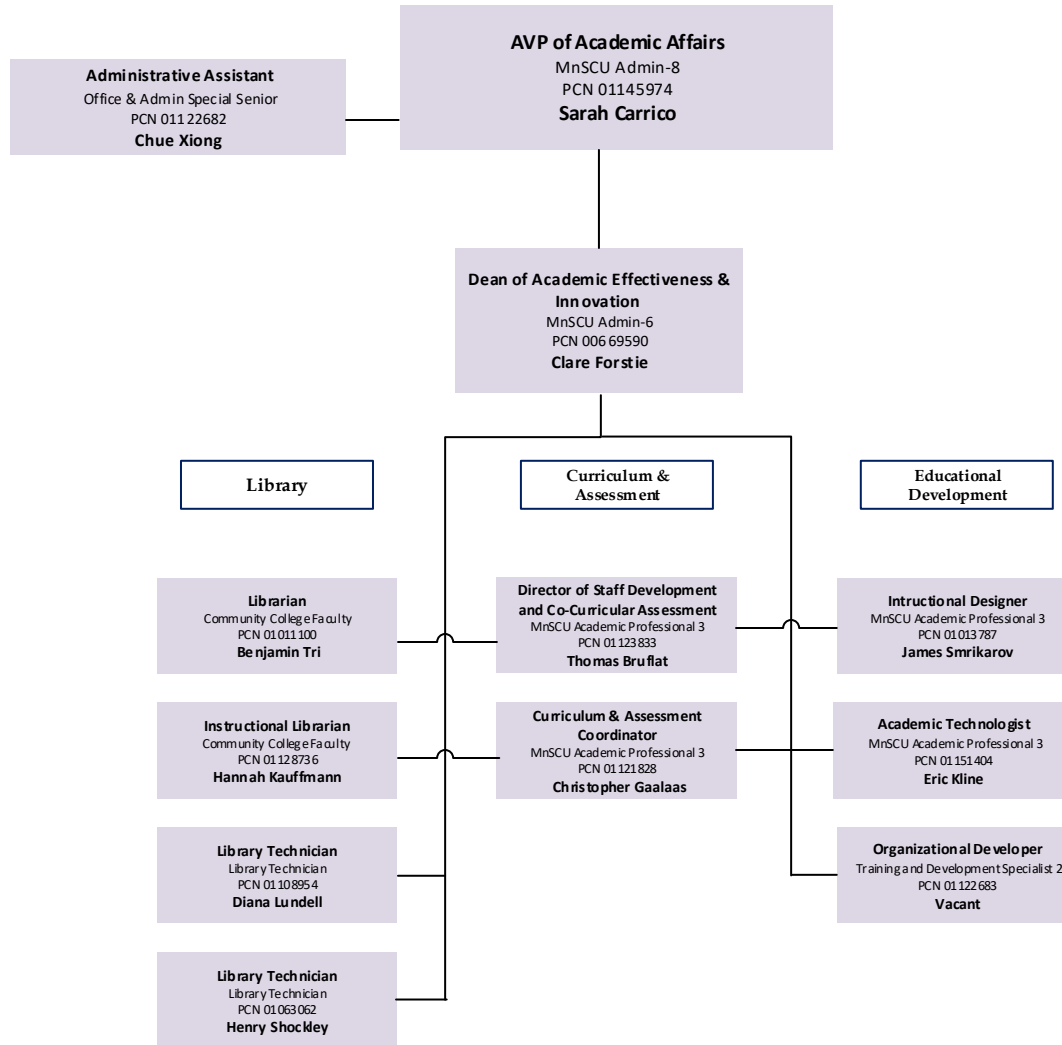

FINANCE AND OPERATIONS (CONT.)

PHYSICAL PLANT

ACADEMIC AND STUDENT AFFAIRS

ENROLLMENT MANAGEMENT AND STUDENT SUCCESS

ENROLLMENT MANAGEMENT AND STUDENT SUCCESS (cont.)

ACADEMIC SUPPORT / ACCESS & DISABILITY SERVICES

Dean of Career and Technical Education

MnSCU Admin-6

PCN 00669660

V.A. Barber

Administrative Assistant

Office & Admin Special Senior

PCN 01001358

Diana Longseth