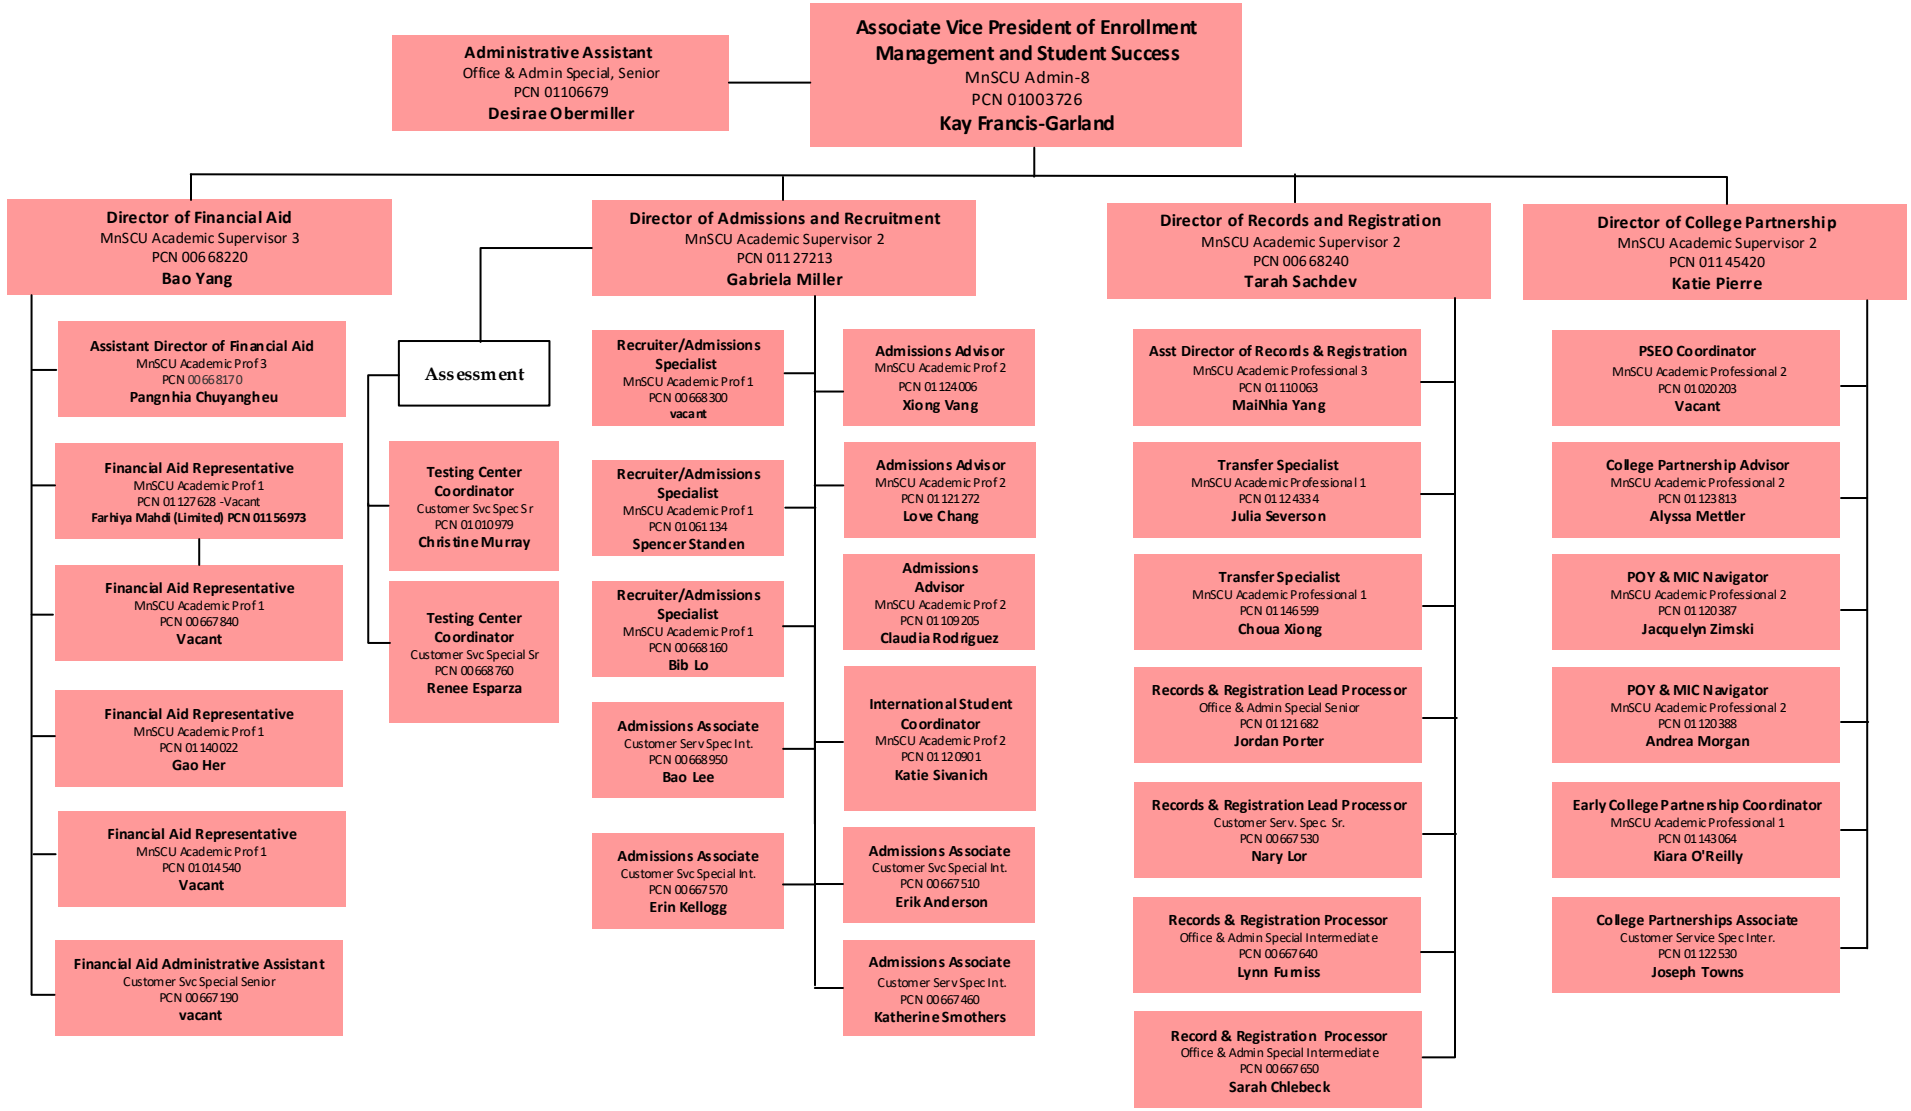

FINANCE AND OPERATIONS (CONT.)

PHYSICAL PLANT

ACADEMIC AND STUDENT AFFAIRS

ENROLLMENT MANAGEMENT AND STUDENT SUCCESS

ENROLLMENT MANAGEMENT AND STUDENT SUCCESS (cont.)

ACADEMIC SUPPORT / ACCESS & DISABILITY SERVICES

Dean of Career and Technical Education

MnSCU Admin-6

PCN 00669660

V.A. Barber

Administrative Assistant

Office & Admin Special Senior

PCN 01001358

Diana Longseth